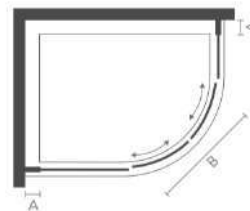

The large rounded single provides superior access on a subtly curved profile.
Available in 7 practical sizes for all homes to enjoy.

1 Door Offset Quadrant

Corner Installation

Specification

6mm toughened safety glass | 1900mm height | Adjustable wall profiles to fit most homes | iSHIELD easy clean glass | Lifetime guarantee