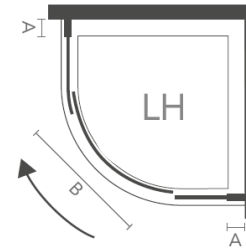

Specification

- 10mm GLASS
- iSHIELD EASY CLEAN GLASS
- CONCEALED FITTINGS
- SILENT CUSHIONED CLOSING
- QUICK FITTING
- iROLLER SYSTEM
- WETROOM COMPATIBLE
- POWER SHOWER COMPATIBLE

10mm toughened safety glass throughout | 2000mm height | Adjustable wall profiles to fit most homes | iSHIELD easy clean glass | Lifetime guarantee | Highly polished chrome | Signature i10 spartan handle | 550mm standard radius for quadrants | Concealed fittings | Translucent clear seals | Wetroom compatible | Power shower compatible