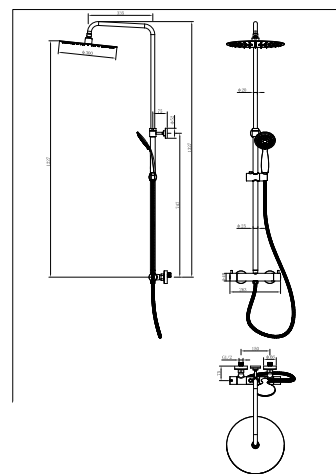

Round Style Thermostatic Shower Valve
CODE: d4-RD-SV

Round Style Thermostatic Shower Valve
CODE: d8-RD-SV