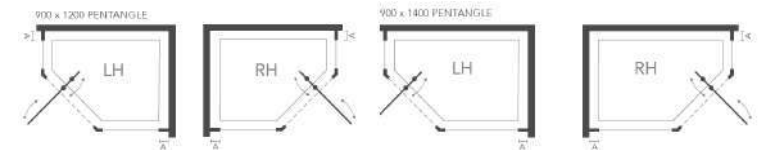

See Page 39

See Page 40

See Page 41

6mm toughened safety glass | 1900mm height | Adjustable wall profiles to fit most homes | iSHIELD easy clean glass | Lifetime guarantee | Highly polished chrome | Translucent clear seals | Wetroom compatible | Power shower compatible | Chrome top cover caps | Reversible*

* Reversible option only refers to 900 x 900mm enclosure

PENTANGLE PANEL SET (DOOR SOLD SEPARATELY)

Code	Door Tray Size	Adjustment (A)	Inc Vat
i6PH900C	900 x 900	20mm	€492.00
i6PH912C	900 x 1200	20mm	€516.60
i6PH914C	900 x 1400	20mm	€541.20