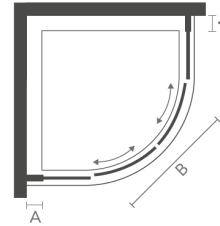

2 Door Quadrant

Specification

- 
6mm
GLASS
- 
iROLLER
SYSTEM
- 
SILENT
CUSHIONED
CLOSING
- 
EXTENSION
PROFILES
- 
ADJUSTABLE
PROFILES
- 
QUICK
FITTING
- 
REVERSIBLE

6mm toughened safety glass | 1850mm height | Adjustable wall profiles to fit most homes | iSHIELD easy clean glass | Lifetime guarantee | Highly polished chrome | Twin sliding doors | Patented quick release iROLLERS for ease of cleaning | i4 chrome handle | Full length magnetic door strips | 550mm standard radius for quadrants | Concealed fittings | Translucent clear seals | Wetroom compatible | Power shower compatible | Chrome top cover caps | Reversible