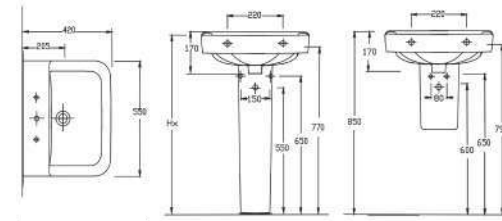

d3 Basin One Tap Hole
CODE: d3-BAS

d3 Pedestal
CODE: d3-PED

d6 Basin 550cm
CODE: d6-BAS-550-SQ