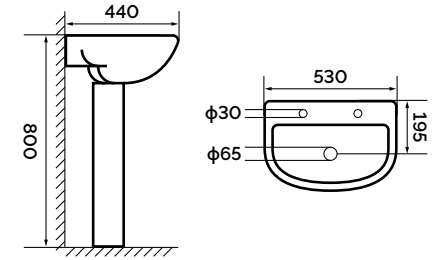

d2 Basin One Tap Hole
CODE: d2-BAS-530