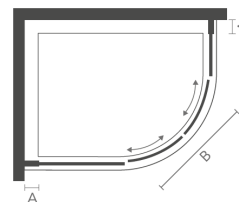

8mm toughened safety glass | 2000mm height | Adjustable wall profiles to fit most homes | iSHIELD easy clean glass | Lifetime guarantee | Highly polished chrome | Twin sliding doors | Patented quick release iROLLERS for ease of cleaning | Reversible | Vertical i8 internal & external signature chrome handle | 550mm standard radius for quadrants | Concealed fittings | Translucent clear seals | Wetroom compatible | Power shower compatible | Chrome top cover caps

SHOWER DOOR

Code	Door Tray Size	Adjustment (A)	Door Access (B)	Radius	Inc Vat
i8QS890C	800x900	765-790/865-890	490	550	€861.00
i8QS810C	800x1000	765-790/965-990	490	550	€861.00
i8QS811C	800x1100	765-790/1065-1090	490	550	€934.80
i8QS812C	800x1200	765-790/1165-1190	490	550	€916.35
i8QS910C	900x1000	865-890/965-990	560	550	€934.80
i8QS911C	900x1100	865-890/1065-1090	560	550	€934.80
i8QS912C	900x1200	865-890/1165-1190	560	550	€916.35

Extension Profiles available.

All products are available in a bespoke tailored option.