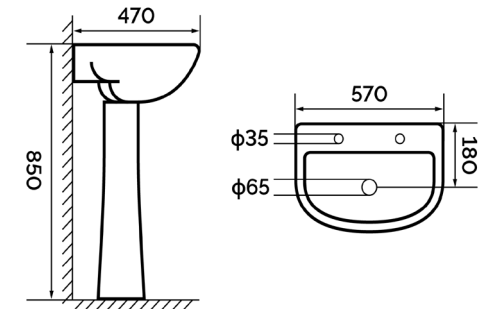

d2 Pedestal
CODE: d2-PED

d3

d3 Square Toilet Pan
CODE: d3-PAN-SQ-RIM

d3 Square Cistern with Dual Flush Fittings
CODE: d3-CIS-SQ

d3 Round Toilet Pan
CODE: d3-PAN-RD

d3 Round Cistern with Dual Flush Fittings
CODE: d3-CIS-RD