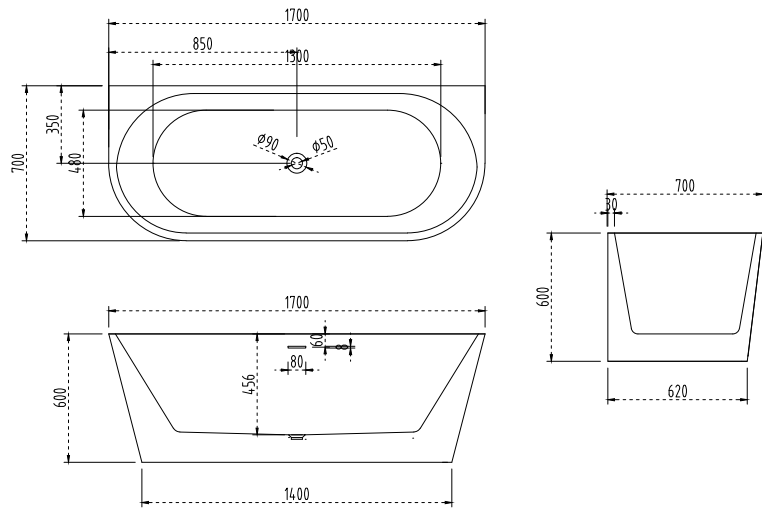

d5 1700 x 700 Traditional D-Shaped Freestanding Bath
CODE: d5-BAT70170DS