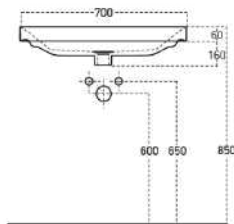

d5 Basin One Tap Hole
CODE: d5-BAS