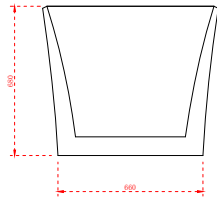

d9 1650 x 800 Freestanding Bath

CODE: d9-BAT80165T