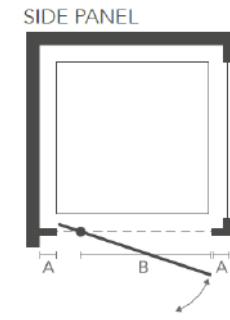

Made in Ireland

i4 enclosures

Pivot Door

Lifetime GUARANTEE

Specification

- 6mm GLASS
- SILENT CUSHIONED CLOSING
- EXTENSION PROFILES
- ADJUSTABLE PROFILES
- QUICK FITTING
- REVERSIBLE

6mm toughened safety glass | 1850mm height | Adjustable wall profiles to fit most homes | iSHIELD easy clean glass | Lifetime guarantee | Matt Black Finish | i4 black handle | Full length magnetic door strips | Concealed fittings | Translucent clear seals | Wetroom compatible | Power shower compatible | Black top cover caps | Reversible