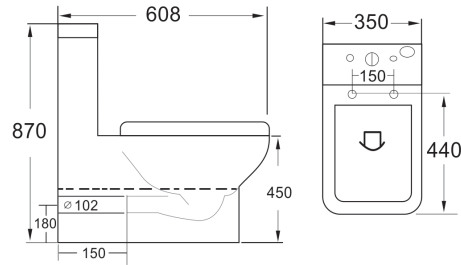

d4 Round Cistern with Dual Flush Fittings
 CODE: d4-CIS-RD

d6

d6 Close Couple Rimless

CODE: d6-PAN-SQ-RIM

CODE: d6-CIS-SQ

d6 Comfort Rimless

CODE: d6-PAN-SQ-RIM-C

CODE: d6-CIS-SQ