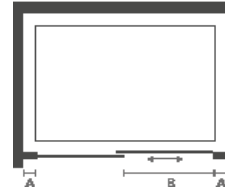

Specification

6mm
GLASS

iROLLER
SYSTEM

SILENT
CUSHIONED
CLOSING

EXTENSION
PROFILES

ADJUSTABLE
PROFILES

QUICK
FITTING

POWER
SHOWER
COMPATIBLE

REVERSIBLE

6mm toughened safety glass | 1850mm height | Adjustable wall profiles to fit most homes | Lifetime guarantee | Highly polished chrome | Concealed Fittings | Reversible | Patented quick release iROLLERS for ease of cleaning

SHOWER DOOR

Code	Door/Tray Size	Adjustment (A)	Door Access (B)	Inc Vat
i2JS1000C	1000	950-1010	368	€332.10
i2JS1100C	1100	1050-1110	418	€332.10
i2JS1200C	1200	1150-1210	468	€332.10
i2JS1400C	1400	1350-1410	625	€369.00

Extension Profiles available.

SIDE PANEL

Code	Door/Tray Size	Adjustment (A)	Door Access (B)	Inc Vat
i2SS700C	700	665-695	N/A	€227.55
i2SS760C	760	725-755	N/A	€227.55
i2SS800C	800	765-795	N/A	€244.77
i2SS900C	900	865-895	N/A	€258.30
i2SS1000C	1000	965-995	N/A	€282.90