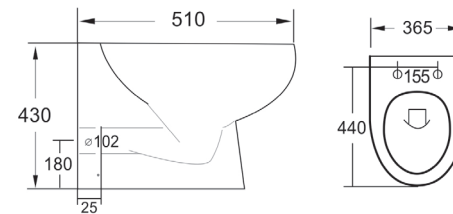

d6 Back to Wall

CODE: d6-BTW-RD