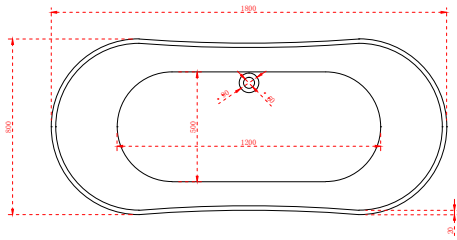

Freestanding Baths

d10 1800 x 800 Freestanding Bath

CODE:d10-BAT-80180T