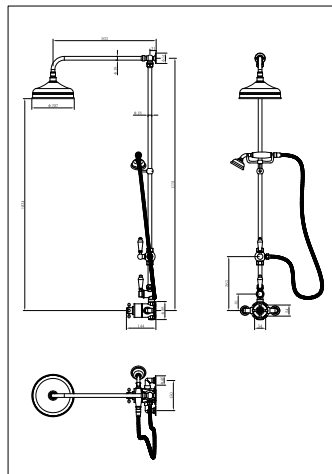

Round Style Thermostatic Shower Valve
CODE: d5-RD-SV