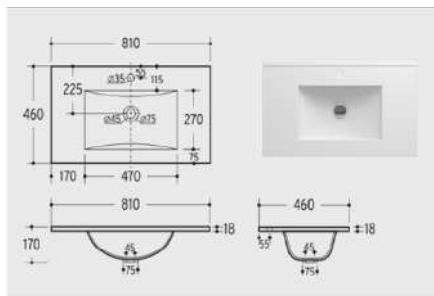

d4 80x46cm Ceramic Basin
CODE: d4-80-46BS