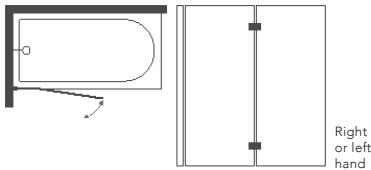

8mm Square Top Fixed Panel

8mm toughened safety glass | 1500mm high glass
Adjustable wall profiles to fit most homes

CODE	SCREEN	PRICE (INC VAT)
iB008	800mm	€307.50

8mm 2 Panel Square Top

8mm toughened safety glass | 1500mm high glass
| Adjustable wall profiles to fit most homes | Opens outwards