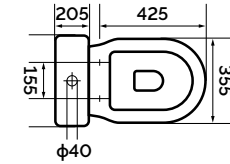

Basins

d5

APOLLO 60
SIZE: 605X460X165 MM

d5 60x46cm Mineral Plus Basin
CODE: d5-60-46BS

APOLLO 80
SIZE: 805X460X165 MM

d5 80x46cm Mineral Plus Basin
CODE: d5-80-46BS

d5

d5 Cistern with Dual Flush Fittings
CODE: d5-CIS-RD