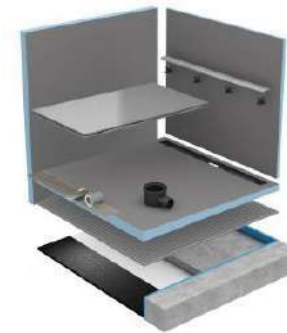

wedi Fundo Riolito neo Top, grey 1800x900mm

Price on application

Building Boards

wedi building boards form the basis for all system solutions. They are 100 % waterproof, extremely robust and available in numerous designs. They can be cut to the desired sizes and shapes without any loss of function or forfeiture of the guarantee and offer thermal insulation and waterproofing in one in the process. Their versatility is unique. Whether it's complete bathrooms, individual washbasins or customised individual items – the wedi building boards make anything possible