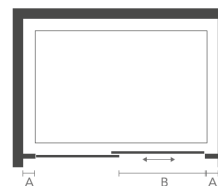

Specification

- 6mm
  GLASS
- iROLLER
  SYSTEM
- SILENT
  CUSHIONED
  CLOSING
- EXTENSION
  PROFILES
- ADJUSTABLE
  PROFILES
- QUICK
  FITTING
- REVERSIBLE

6mm toughened safety glass | 1850mm height | Adjustable wall profiles to fit most homes | iSHIELD easy clean glass | Lifetime guarantee | Highly polished chrome | Patented quick release iROLLERS for ease of cleaning | i4 chrome handle | Full length magnetic door strips | Concealed fittings | Translucent clear seals | Wetroom compatible | Power shower compatible | Chrome top cover caps | Reversible

SHOWER DOOR

Code	Door/Tray Size	Adjustment (A)	Door Access (B)	Inc Vat
i4JS1000C	1000	940-1000	368	€393.60
i4JS1100C	1100	1040-1100	418	€393.60
i4JS1200C	1200	1140-1200	468	€393.60
i4JS1400C	1400	1340-1400	625	€467.40
i4JS1500C	1500	1440-1500	625	€492.00

Extension Profiles available.

SIDE PANEL

Code	Door/Tray Size	Adjustment (A)	Door Access (B)	Inc Vat
i4SS700C	700	665-695	N/A	€276.75
i4SS760C	760	725-755	N/A	€276.75
i4SS800C	800	765-795	N/A	€276.75
i4SS900C	900	865-895	N/A	€295.20
i4SS1000C	1000	965-995	N/A	€307.50
i4SS1200C	1200	1165-1195	N/A	€455.10