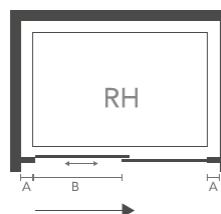

Specification

- 10mm GLASS
- iSHIELD EASY CLEAN GLASS
- CONCEALED FITTINGS
- SILENT CUSHIONED CLOSING
- QUICK FITTING
- WETROOM COMPATIBLE
- POWER SHOWER COMPATIBLE
- iROLLER SYSTEM

10mm toughened safety glass throughout | 2100mm height | Adjustable wall profiles to fit most homes | iSHIELD easy clean glass | Lifetime guarantee | Highly polished chrome | Signature i10 spartan handle | Concealed fittings | Wetroom compatible | Power shower compatible

SHOWER DOOR

Code	Door Tray Size	Adjustment (A)	Door Access (B)	Inc Vat
i10JS1000C L/R	1000	965-990	425	€1,131.60
i10JS1100C L/R	1100	1065-1090	475	€1,131.60
i10JS1200C L/R	1200	1165-1190	525	€1,131.60
i10JS1400C L/R	1400	1365-1390	575	€1,340.70
i10JS1500C L/R	1500	1465-1490	575	€1,377.60
i10JS1600C L/R	1600	1565-1590	575	€1,389.90
i10JS1700C L/R	1700	1665-1690	575	€1,426.80

Extension Profiles available.

All products are available in a bespoke tailored option.

SIDE PANEL

Code	Door/Tray Size	Adjustment (A)	Door Access (B)	Inc Vat
i10SS760C L/R	760	730-750	N/A	€504.30
i10SS800C L/R	800	770-790	N/A	€504.30
i10SS900C L/R	900	870-890	N/A	€504.30
i10SS1000C L/R	1000	970-990	N/A	€541.20
i10SS1200C L/R	1200	1170-1190	N/A	€596.55