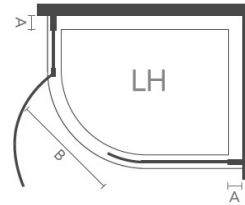

Corner Installation

Specification

- 8mm GLASS
- iSHIELD EASY CLEAN GLASS
- CONCEALED FITTINGS
- SILENT CUSHIONED CLOSING
- QUICK FITTING
- WETROOM COMPATIBLE
- POWER SHOWER COMPATIBLE

8mm toughened safety glass throughout | 2000mm height including rail | Adjustable wall profiles to fit most homes | iSHIELD easy clean glass | Lifetime guarantee | Highly polished chrome | Signature i9 vertical chrome handle | 550mm standard radius for quadrants | Concealed fittings | Translucent clear seals | Wetroom compatible | Power shower compatible