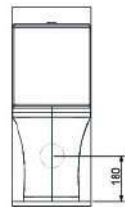

d4 Round Comfort Height Toilet Pan
 CODE: d4-PAN-RD

d4 Round Wall Hung
 CODE: d4-WH-RD

d5 Cistern with Dual Flush Fittings
 CODE: d5-CIS-RD

d5 Toilet Pan
 CODE: d5-PAN-RD

d4 Round Cistern with Dual Flush Fittings
 CODE: d4-CIS-RD