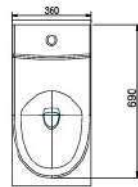

d4 Round Comfort Height Toilet Pan
 CODE: d4-PAN-RD

d4 Round Wall Hung
 CODE: d4-WH-RD

d5 Cistern with Dual Flush Fittings
 CODE: d5-CIS-RD

d5 Toilet Pan
 CODE: d5-PAN-RD

d4 Round Cistern with Dual Flush Fittings
 CODE: d4-CIS-RD