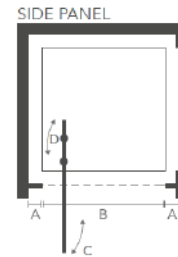

Recess, corner or flat wall Installation with optional side & inline panels

Specification

6mm toughened safety glass | 1900mm height | Adjustable wall profiles to fit most homes | Easy clean iSHIELD glass | Lifetime guarantee
Highly polished chrome | Signature mezzo vertical i6 internal & external chrome handle | Translucent clear seals | Wetroom compatible | Power shower compatible | Chrome top cover caps | Reversible | Patented double inswing arm system