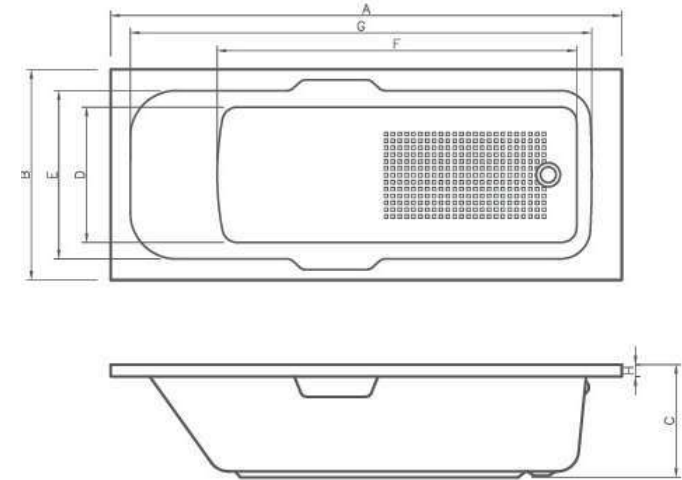

A	B	C	D	E	F	G	H	L
1700	700	370	450	560	1195	1535	40	190

d3 Acrylic Round Single Ended Slip Resistant. Twin Grip Bath

CODE:d3-BAT717SE-RD