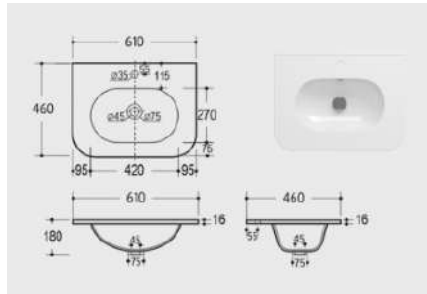

d8

Basins

d8 60x46cm Mineral Plus Basin
CODE: d8-ML646BS