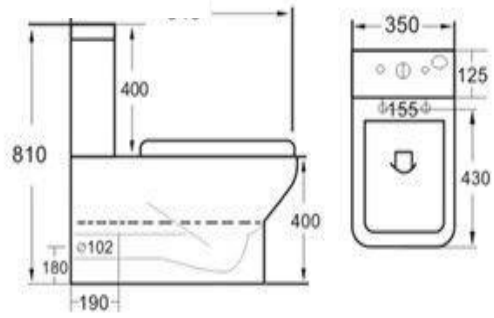

d6

d6 Close Couple Rimless

CODE: d6-PAN-SQ-RIM

CODE: d6-CIS-SQ