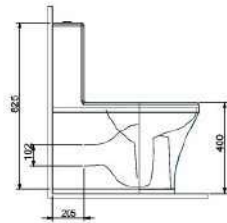

d4 Round Comfort Height Toilet Pan
 CODE: d4-PAN-RD

d4 Round Wall Hung
 CODE: d4-WH-RD

d5 Cistern with Dual Flush Fittings
 CODE: d5-CIS-RD

d5 Toilet Pan
 CODE: d5-PAN-RD

d4 Round Cistern with Dual Flush Fittings
 CODE: d4-CIS-RD