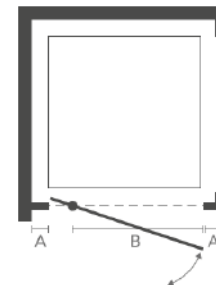

Pivot Door

RECESS

SIDE PANEL

Specification

6mm toughened safety glass | 1850mm height | Adjustable wall profiles to fit most homes | iSHIELD easy clean glass | Lifetime guarantee | Highly polished chrome | i4 chrome handle | Full length magnetic door strips | Concealed fittings | Translucent clear seals | Wetroom compatible | Power shower compatible | Chrome top cover caps | Reversible