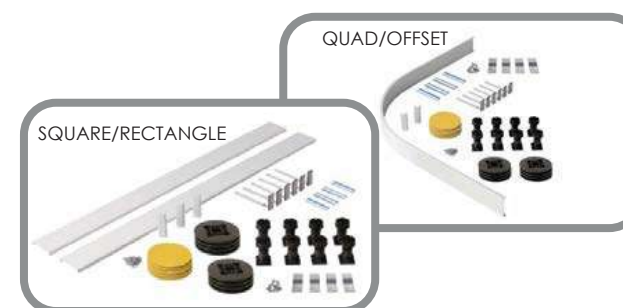

Tray Accessories

Panel Kit System

Code	Size	Inc VAT
Panel Kit-Square/Rectangle	95mm	€86.10
Panel Kit-Quad/Offset Quad	95mm	€86.10
Shower Tray Feet	95mm	€59.04