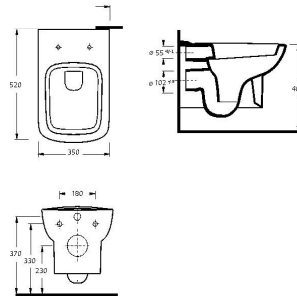

d3 Round Cistern with Dual Flush Fittings
CODE: d3-CIS-RD

d4 Wall Hung
CODE: d4-WH-SQ