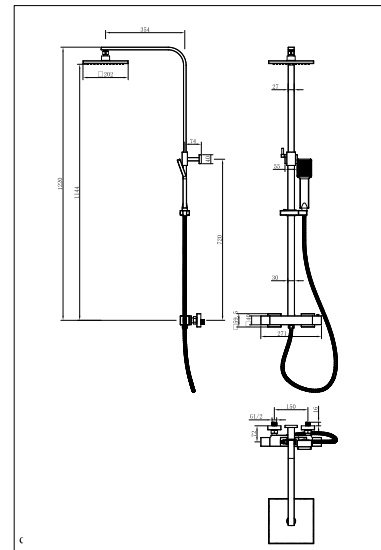

Round Style Thermostatic Shower Valve
CODE: d6-RD-SV

Square Style Thermostatic Shower Valve
CODE: d6-SQ-SV