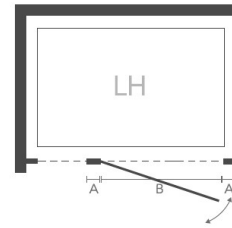

Specification

8mm toughened safety glass throughout | 2000mm height including rail | Adjustable wall profiles to fit most homes | iSHIELD easy clean glass | Lifetime guarantee | Highly polished chrome | Signature i9 vertical chrome handle | Concealed fittings | Translucent clear seals | Wetroom compatible | Power shower compatible

Features OptiWhite brilliantly clear glass as standard

SHOWER DOOR

Code	Door Tray Size	Adjustment (A)	Door Access (B)	Inc Vat
i9LSH900CL/R	900	855-890	600	€1,180.80
i9LSH1000CL/R	1000	955-990	600	€1,180.80
i9LSH1100CL/R	1100	1055-1090	600	€1,180.80
i9LSH1200CL/R	1200	1155-1190	600	€1,180.80
i9LSH1400CL/R	1400	1355-1390	700	€1,328.40
i9LSH1500CL/R	1500	1455-1490	600	€1,402.20
i9LSH1600CL/R	1600	1555-1590	700	€1,474.77

All products are available in a bespoke tailored option.