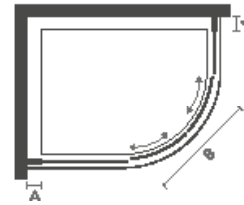

Specification

- 6mm GLASS
- iROLLER SYSTEM
- SILENT CUSHIONED CLOSING
- EXTENSION PROFILES
- ADJUSTABLE PROFILES
- QUICK FITTING
- POWER SHOWER COMPATIBLE
- REVERSIBLE

6mm toughened safety glass | 1850mm height | Adjustable wall profiles to fit most homes | Lifetime guarantee | Highly polished chrome | Concealed Fittings | Reversible | Patented quick release iROLLERS for ease of cleaning