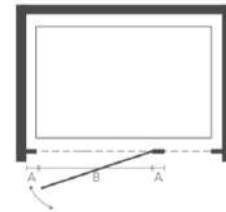

Our hinged door and inline panel has been designed to enhance your space with a sleek, minimal look.

Hinge Door & Inline Panel

Specification

HINGE & INLINE PANEL

8mm toughened safety glass | 2000mm height | Adjustable wall profiles to fit most homes | iSHIELD easy clean glass | Lifetime guarantee | Highly polished chrome | Reversible | Unique signature i8 internal & external hinge door handle | Full length magnetic door strips | Concealed fittings | Translucent clear seals | Wetroom compatible | Power shower compatible | Chrome top cover caps