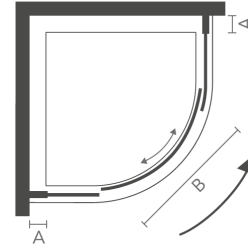

Specification

- 8mm GLASS
- iSHIELD EASY CLEAN GLASS
- CONCEALED FITTINGS
- SILENT CUSHIONED CLOSING
- QUICK FITTING
- WETROOM COMPATIBLE
- POWER SHOWER COMPATIBLE
- REVERSIBLE
- iROLLER SYSTEM

8mm toughened safety glass | 2000mm height | Adjustable wall profiles to fit most homes
iSHIELD easy clean glass | Lifetime guarantee Highly polished chrome | Wide access single sliding door | Patented quick release iROLLERS for ease of cleaning | Vertical i8 internal & external signature chrome handle | 550mm standard radius for quadrants | Concealed fittings | Translucent clear seals | Wetroom compatible | Power shower compatible | Chrome top cover caps | Reversible

SHOWER DOOR

Code	Door Tray Size	Adjustment (A)	Door Access (B)	Radius	Inc Vat
i8QS900CS	900	865-890	460	550	€774.90
i8QS1000CS	1000	965-990	460	550	€811.80

Extension Profiles available.

All products are available in a bespoke tailored option.