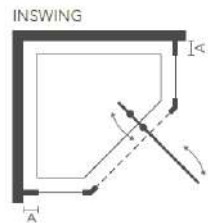

i6
enclosures

Pentangle Panel Set

Suitable for use with Bifold, Pivot or Inswing shower doors

Specification

- 6mm GLASS
- iSHIELD EASY CLEAN GLASS
- SILENT CUSHIONED CLOSING
- QUICK FITTING
- REVERSIBLE
- BESPOKE OPTIONS AVAILABLE