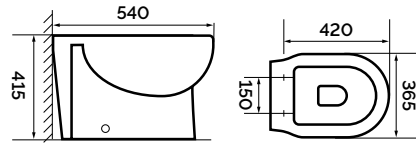

d2 Toilet - Back to Wall Pan
CODE: d2-BTW-PAN