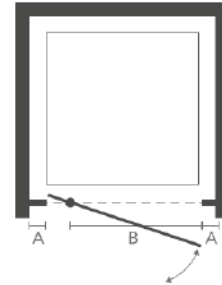

i2
enclosures

Pivot Door

Specification

RECESS

SIDE PANEL

6mm toughened safety glass | 1850mm height | Adjustable wall profiles to fit most homes | Lifetime guarantee | Highly polished chrome | Concealed Fittings | Reversible