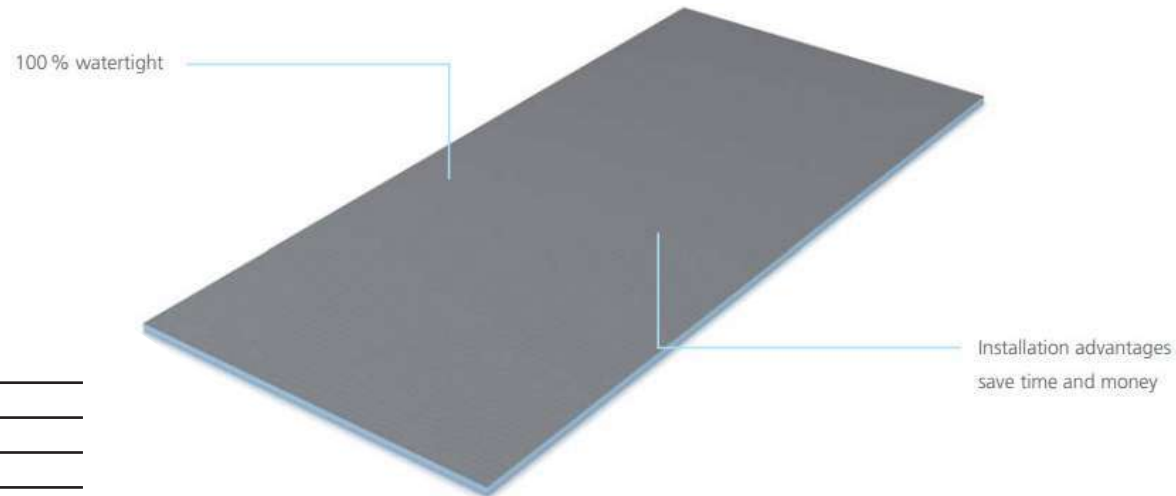

wedi Fundo Riolito neo Top, grey 1800x900mm

Price on application

Building Boards

wedi building boards form the basis for all system solutions. They are 100 % waterproof, extremely robust and available in numerous designs. They can be cut to the desired sizes and shapes without any loss of function or forfeiture of the guarantee and offer thermal insulation and waterproofing in one in the process. Their versatility is unique. Whether it's complete bathrooms, individual washbasins or customised individual items – the wedi building boards make anything possible