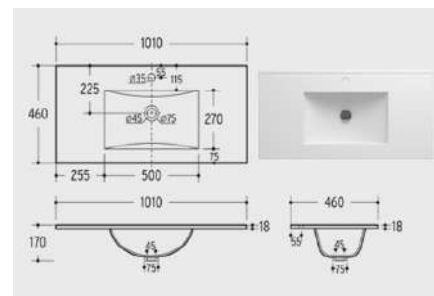

d4 100x46cm Ceramic Basin
CODE: d4-100-46BS