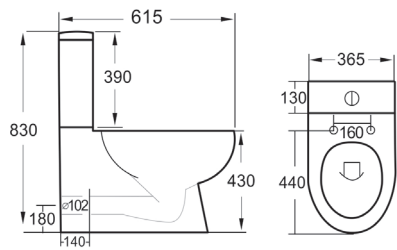

d6 Close Couple Rimless

CODE: d6-PAN-RD-RIM

CODE: d6-CIS-RD