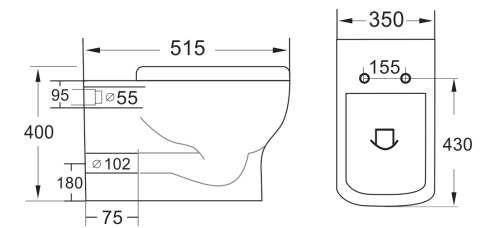

d6 Back to Wall Pan

CODE: d6-BTW-SQ