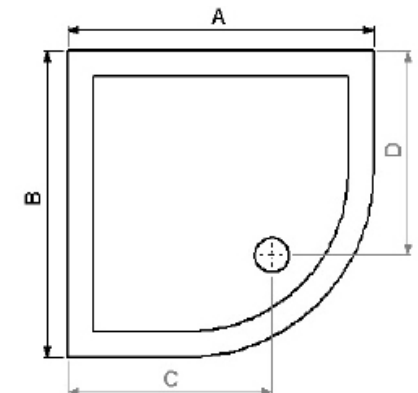

Quadrant

Low profile shower tray

Code	A	B	C	D	Inc VAT
T800Q - LP	800	800	500	500	€184.50
T900Q - LP	900	900	600	600	€190.65
T1000Q - LP	1000	1000	700	700	€258.30

90mm waste included with all trays