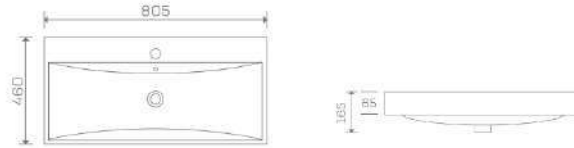

Basins

d5

APOLLO 60
SIZE: 605X460X165 MM

d5 60x46cm Mineral Plus Basin
CODE: d5-60-46BS

APOLLO 80
SIZE: 805X460X165 MM

d5 80x46cm Mineral Plus Basin
CODE: d5-80-46BS

d5

d5 Cistern with Dual Flush Fittings
CODE: d5-CIS-RD