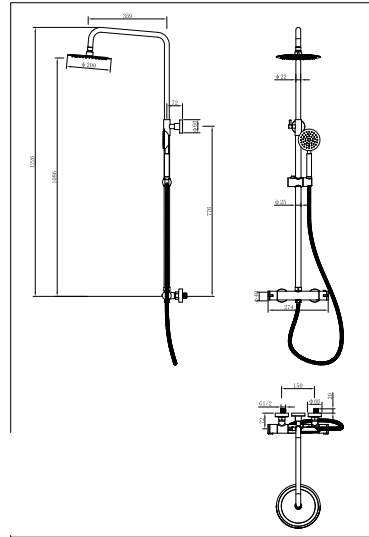

Shower Valves

Round Style Thermostatic Shower Valve
CODE: d2-RD-SV

Round Style Thermostatic Shower Valve
CODE: d5-RD-SV

Round Style Thermostatic Shower Valve
CODE: d8-RD-SV