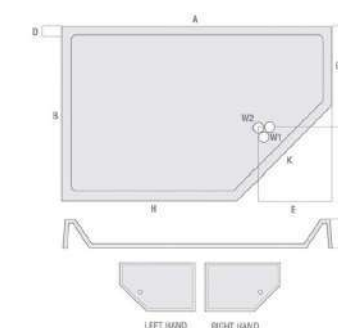

90mm waste included with all trays

Tray Accessories

Panel Kit System

Code	Size	Inc VAT
Panel Kit-Square/Rectangle	95mm	€86.10
Panel Kit-Quad/Offset Quad	95mm	€86.10
Shower Tray Feet	95mm	€59.04

Wastes

Code	Size	Inc VAT
W90MM	90mm	€36.90