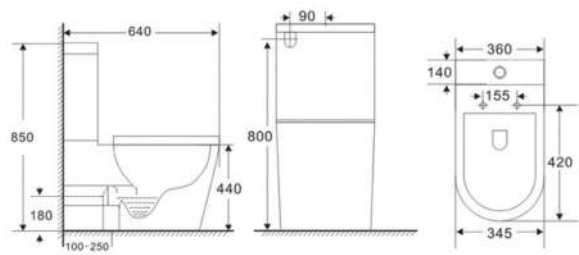

d8

d8 Close Couple Rimless

CODE: d8-PAN-SQ-RIM

CODE: d8-CIS-SQ