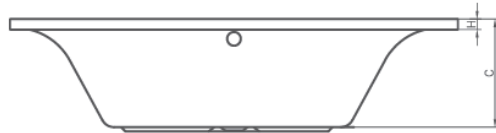

A	B	C	D	E	F	G	H	L
1700	700	410	370	540	970	1550	40	185
1800	800	440	470	640	1070	1650	40	210

d4 Acrylic Square Double Ended 1700 x 700mm Bath

CODE: d4-BAT717DE-SQ

d4 Acrylic Square Double Ended 1800 x 800mm Bath

CODE: d4-BAT818DE-SQ