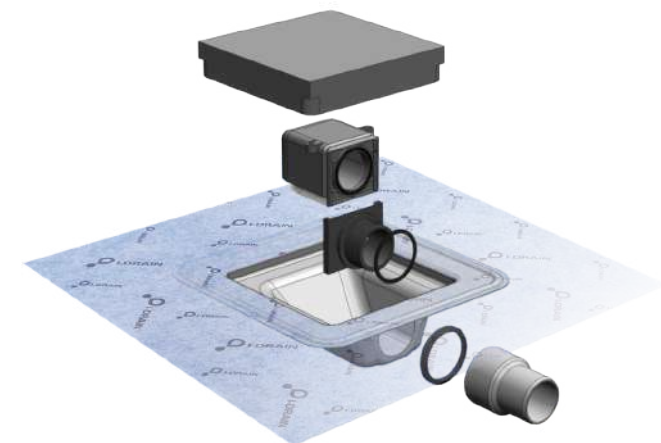

LINEAR

Code	Size	Inc Vat
iDSS600	600mm	€344.40
iDSS700	700mm	€362.85
iDSS800	800mm	€381.30
iDSS900	900mm	€399.75
iDSS1000	1000mm	€430.50
iDSS1100	1100mm	€461.25
iDSS1200	1200mm	€492.00

ABS

Code	Size	Inc Vat
iDABS600	600mm	€221.40
iDABS700	700mm	€246.00
iDABS800	800mm	€270.60
iDABS900	900mm	€289.05
iDABS1000	1000mm	€301.35
iDABS1200	1200mm	€338.25

GRATINGS

Choose from 2 Designs

Stainless Steel (Standard)

Black (Optional)

Code	Size	Inc Vat
iDGR600BK	Linear 600mm	€159.90
iDGR700BK	Linear 700mm	€178.35
iDGR800BK	Linear 800mm	€196.80
iDGR900BK	Linear 900mm	€215.25
iDGR1000BK	Linear 1000mm	€233.70
iDGR1200BK	Linear 1200mm	€258.30
iDGR150BK	Square 150mm	€141.45

SQUARE

STAINLESS STEEL

Code	Size	Inc Vat
iDSS150SQ	150mm	€221.40