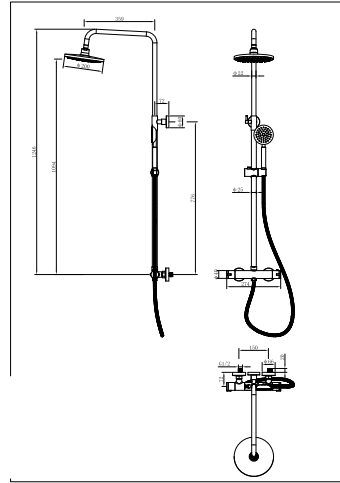

Shower Valves

Round Style Thermostatic Shower Valve
CODE: d2-RD-SV

Round Style Thermostatic Shower Valve
CODE: d5-RD-SV

Round Style Thermostatic Shower Valve
CODE: d8-RD-SV