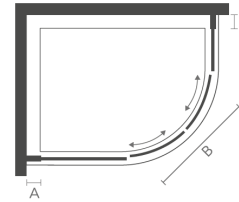

2 Door Offset Quadrant

Corner Installation

Specification

- 6mm GLASS
- iSHIELD EASY CLEAN GLASS
- SILENT CUSHIONED CLOSING
- QUICK FITTING
- REVERSIBLE
- iROLLER SYSTEM

6mm toughened safety glass | 1900mm height | Adjustable wall profiles to fit most homes | iSHIELD easy clean glass | Lifetime guarantee
 Highly polished chrome | Twin sliding doors | Patented quick release iROLLERS for ease of cleaning | Signature mezzo vertical i6 internal & external chrome handle | Full length magnetic door strips | 550mm standard radius for quadrants | Concealed fittings | Translucent clear seals | Wetroom compatible | Power shower compatible | Chrome top cover caps | Reversible