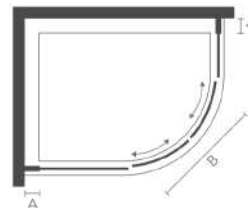

Specification

- 8mm GLASS
- iSHIELD EASY CLEAN GLASS
- CONCEALED FITTINGS
- SILENT CUSHIONED CLOSING
- QUICK FITTING
- WETROOM COMPATIBLE
- POWER SHOWER COMPATIBLE
- REVERSIBLE
- iROLLER SYSTEM

8mm toughened safety glass | 2000mm height | Adjustable wall profiles to fit most homes | iSHIELD easy clean glass | Lifetime guarantee | Highly polished chrome | Wide access single sliding door | Patented quick release iROLLERS for ease of cleaning | Reversible | Vertical i8 internal & external signature chrome handle | 550mm standard radius for quadrants | Concealed fittings | Translucent clear seals | Wetroom compatible | Power shower compatible | Chrome top cover caps

SHOWER DOOR

Code	Door Tray Size	Adjustment (A)	Door Access (B)	Radius	Inc Vat
i8QS890CS	800x900	765-790/865-890	460	550	€861.00
i8QS810CS	800x1000	765-790/965-990	460	550	€861.00
i8QS811CS	800x1100	765-790/1065-1090	460	550	€934.80
i8QS812CS	800x1200	765-790/1165-1190	460	550	€916.35
i8QS910CS	900x1000	865-890/965-990	460	550	€934.80
i8QS911CS	900x1100	865-890/1065-1090	460	550	€934.80
i8QS912CS	900x1200	865-890/1165-1190	460	550	€916.35

Extension Profiles available.
All products are available in a bespoke tailored option.