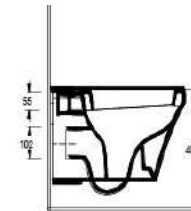

d4 Round Comfort Height Toilet Pan
 CODE: d4-PAN-RD

d4 Round Wall Hung
 CODE: d4-WH-RD

d5 Cistern with Dual Flush Fittings
 CODE: d5-CIS-RD

d5 Toilet Pan
 CODE: d5-PAN-RD

d4 Round Cistern with Dual Flush Fittings
 CODE: d4-CIS-RD