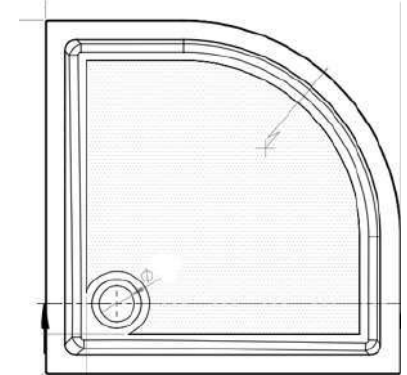

- Can be fitted on or level with floor
- Slip resistant surface
- Supports PTV of 36 (1 in 1 million chance of slipping). Conforms with standard ENV 12633.
- Complete with 90mm waste

Quadrant

Low profile shower tray

Code	A	B	C	D	Inc VAT
T800Q-SR	800	800	180	180	€202.95
T900Q-SR	900	900	180	180	€202.95

90mm waste included with all trays