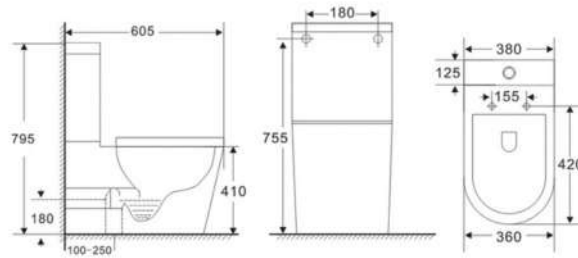

d8 Close Couple Rimless

CODE: d8-PAN-RD-RIM

CODE: d8-CIS-RD