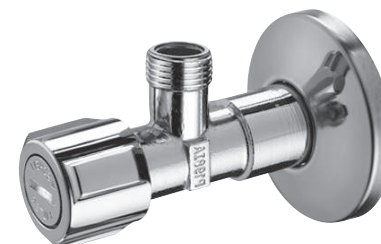

Sensor Taps

Schell Mixed Water Tap

CODE: SC-021250699 Inc VAT: €393.60
min. operating pressure: 0.2 bar
Electronic wash basin tap (high-pressure, cold water)
Battery operated

Schell Cold Water Tap

CODE: SC-0 21100699 Inc VAT: €307.50
min. operating pressure: 0.2 bar
Self closing wash basin tap (high pressure, cold water)

Schell Cold Water Battery Tap

CODE: SC-021680699 Inc VAT: €356.70
min. operating pressure: 0.2 bar
Electronic wash basin tap (high-pressure, cold water)
Mains operated

Schell Electronic Mains Tap

CODE: SC-012440699 Inc VAT: €541.20
min. operating pressure: 0.2 bar
Self closing wash basin tap (high pressure, cold water)

Schell Electronic Battery Tap

CODE: SC-012300699 Inc VAT: €492.00
min. operating pressure: 0.2 bar
Self closing wash basin tap (high pressure, cold water)

Schell Angle Valve

CODE: SC-054300699 Inc VAT: €30.75
min. operating pressure: 0.2 bar
Angle valve with regulating function
COMFORT with filter

Schell Wall Mounted Battery Tap

CODE: SC-019540699 Inc VAT: €448.95
126

**Further Products
Available On Request**