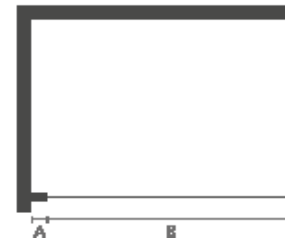

All products are available in a bespoke tailored option.

i4
enclosures

Black Wetroom Shower Screen

Corner or recess
Installation

Specification

8mm toughened safety glass | 2000mm height | Adjustable wall profiles to fit most homes | iSHIELD easy clean glass | Lifetime guarantee | Matt black finish | Power shower compatible | Signature high level towel/support rail | Reversible