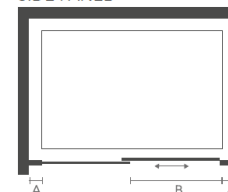

The tried and tested sliding door works in a recess, corner or single wall installation. Doors glide effortlessly on the iROLLER system.

Sliding Door

Recess, corner or flat wall
Installation with optional side
panels

Specification

6mm toughened safety glass | 1900mm height | Adjustable wall profiles to fit most homes | iSHIELD easy clean glass | Lifetime guarantee

Highly polished chrome | Wide access single sliding door | Patented quick release iROLLERS for ease of cleaning | Signature mezzo vertical i6 internal & external chrome handle | Wetroom compatible | Power shower compatible | Translucent clear seals | Chrome top cover caps | Reversible

SIDE PANEL

SHOWER DOOR

Code	Door Tray Size	Adjustment (A)	Door Access (B)	Inc Vat
i6JS1000C	1000	940-990	365	€541.20
i6JS1100C	1100	1040-1090	420	€541.20
i6JS1200C	1200	1140-1190	465	€541.20
i6JS1300C	1300	1240-1290	465	€627.30
i6JS1400C	1400	1340-1390	565	€664.20
i6JS1500C	1500	1440-1490	565	€707.25
i6JS1600C	1600	1540-1590	565	€738.00
i6JS1700C	1700	1640-1690	565	€768.75

SIDE PANEL

Code	Door/Tray Size	Adjustment (A)	Door Access (B)	Inc Vat
i6SS700C	700	665-690	N/A	€344.40
i6SS760C	760	725-750	N/A	€344.40
i6SS800C	800	765-790	N/A	€344.40
i6SS900C	900	865-890	N/A	€369.00
i6SS1000C	1000	965-990	N/A	€369.00
i6SS1100C	1100	1065-1090	N/A	€442.80
i6SS1200C	1200	1165-1190	N/A	€442.80

Extension Profiles available.

All products are available in a bespoke tailored option.