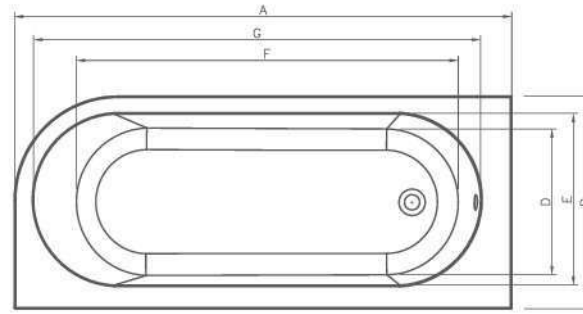

A	B	C	D	E	F	G	H	L
1700	725	410	503	585	1306	1528	40	195

d7 Acrylic Round Single Ended 1700 x 725mm Left Hand Bath

CODE: d7-BAT72517SE-RDL

d7 Acrylic Round Single Ended 1700 x 725mm Right Hand Bath

CODE: d7-BAT72517SE-RDL