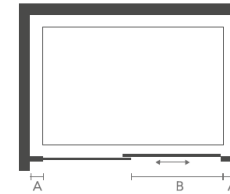

Elegant and symmetrical look and feel, designed around flexibility with optional side panels to complement a wide range of installation options.

Sliding Door

Recess, corner or flat wall
Installation with optional side panels

Specification

8mm toughened safety glass | 2000mm height | Adjustable wall profiles to fit most homes | iSHIELD easy clean glass | Lifetime guarantee | Highly polished chrome | Patented quick release iROLLERS for ease of cleaning | Reversible | Vertical i8 internal & external signature chrome handle | Full length magnetic door strips | Reversible | Concealed fittings | Translucent clear seals | Wetroom compatible | Power shower compatible | Chrome top cover caps

SIDE PANEL

SHOWER DOOR

Code	Door Tray Size	Adjustment (A)	Door Access (B)	Inc Vat
i8JS1000C	1000	940-990	400	€639.60
i8JS1100C	1100	1040-1090	450	€639.60
i8JS1200C	1200	1140-1190	490	€639.60
i8JS1400C	1400	1340-1390	570	€762.60
i8JS1500C	1500	1440-1490	550	€861.00
i8JS1600C	1600	1540-1590	600	€959.40
i8JS1700C	1700	1640-1690	650	€1,045.50

SIDE PANEL

Code	Door/Tray Size	Adjustment (A)	Door Access (B)	Inc Vat
i8SS700C	700	665-690	N/A	€369.00
i8SS760C	760	725-750	N/A	€369.00
i8SS800C	800	765-790	N/A	€369.00
i8SS900C	900	865-890	N/A	€393.60
i8SS1000C	1000	965-990	N/A	€405.90
i8SS1100C	1100	1065-1090	N/A	€442.80
i8SS1200C	1200	1165-1190	N/A	€467.40