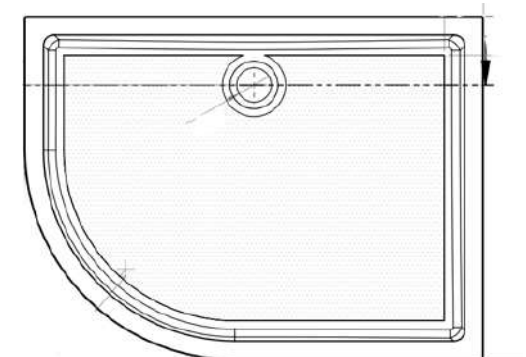

Offset Quadrant

Low profile shower tray

Code	A	B	C	D	Inc VAT
T810QL-SR	1000	800	180	500	€307.50
T810QR-SR	1000	800	180	500	€307.50
T812QL-SR	1200	800	180	600	€307.50
T812QR-SR	1200	800	180	600	€307.50
T912QL-SR	1200	900	180	600	€307.50
T912QR-SR	1200	900	180	600	€307.50

90mm waste included with all trays

TRAY SHOWN IS LEFT HAND