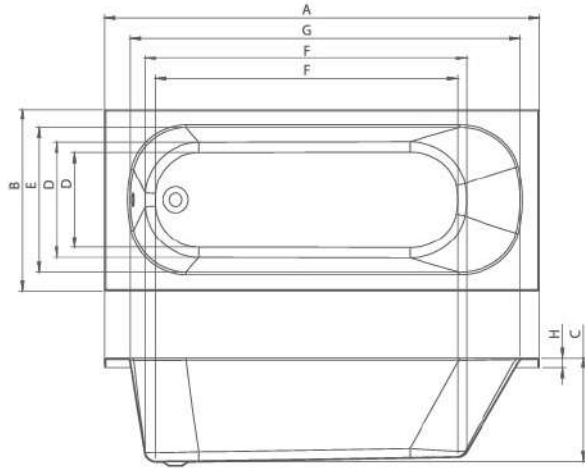

Baths

d2 Acrylic Round Single Ended 1500 x 700mm Bath

CODE: d2-BAT715SE-RD

d2 Acrylic Round Single Ended 1700 x 700mm Bath

CODE: d2-BAT717SE-RD

A	B	C	D	E	F	G	H	L
1500	700	400	340X420	557	1020/1180	1330	40	160
1700	700	400	340X420	557	1220/1280	1530	40	180