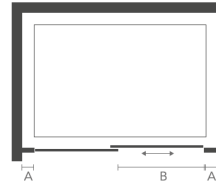

Specification

- 6mm GLASS
- iROLLER SYSTEM
- SILENT CUSHIONED CLOSING
- EXTENSION PROFILES
- ADJUSTABLE PROFILES
- QUICK FITTING
- REVERSIBLE

6mm toughened safety glass | 1850mm height | Adjustable wall profiles to fit most homes | iSHIELD easy clean glass | Lifetime guarantee | Matt Black Finish | Patented quick release iROLLERS for ease of cleaning | i4 black handle | Full length magnetic door strips | Concealed fittings | Translucent clear seals | Wetroom compatible | Power shower compatible | Black top cover caps | Reversible

SHOWER DOOR

Code	Door/Tray Size	Adjustment (A)	Door Access (B)	Inc Vat
i4JB1000C	1000	940-1000	368	€490.77
i4JB1100C	1100	1040-1100	418	€490.77
i4JB1200C	1200	1140-1200	468	€490.77
i4JB1400C	1400	1340-1400	625	€584.25
i4JB1500C	1500	1440-1500	625	€613.77

Extension Profiles available.

SIDE PANEL

Code	Door/Tray Size	Adjustment (A)	Door Access (B)	Inc Vat
i4SB700C	700	665-695	N/A	€369.00
i4SB760C	760	725-755	N/A	€369.00
i4SB800C	800	765-795	N/A	€369.00
i4SB900C	900	865-895	N/A	€369.00
i4SB1000C	1000	965-995	N/A	€405.90
i4SB1200C	1200	1165-1195	N/A	€490.77