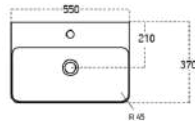

d5 70x37cm Mineral Plus Basin
CODE: d6-70-37BS