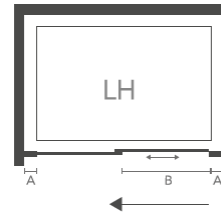

10mm toughened safety glass throughout | 2100mm height | Adjustable wall profiles to fit most homes | iSHIELD easy clean glass | Lifetime guarantee | Highly polished chrome | Signature i10 spartan handle | Concealed fittings | Wetroom compatible | Power shower compatible

SHOWER DOOR

Code	Door Tray Size	Adjustment (A)	Door Access (B)	Inc Vat
i10JS1000C L/R	1000	965-990	425	€1,131.60
i10JS1100C L/R	1100	1065-1090	475	€1,131.60
i10JS1200C L/R	1200	1165-1190	525	€1,131.60
i10JS1400C L/R	1400	1365-1390	575	€1,340.70
i10JS1500C L/R	1500	1465-1490	575	€1,377.60
i10JS1600C L/R	1600	1565-1590	575	€1,389.90
i10JS1700C L/R	1700	1665-1690	575	€1,426.80

Extension Profiles available.

All products are available in a bespoke tailored option.