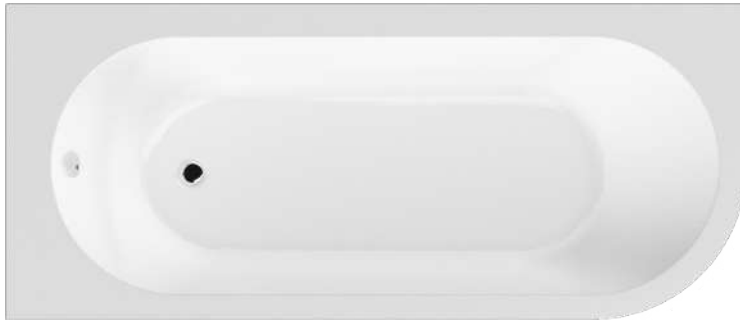

Acrylic Baths

d7 Acrylic Round Single Ended Bath

Left Hand Shown