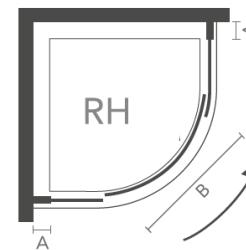

Specification

- 10mm GLASS
- iSHIELD EASY CLEAN GLASS
- CONCEALED FITTINGS
- SILENT CUSHIONED CLOSING
- QUICK FITTING
- iROLLER SYSTEM
- WETROOM COMPATIBLE
- POWER SHOWER COMPATIBLE

10mm toughened safety glass throughout | 2000mm height | Adjustable wall profiles to fit most homes | iSHIELD easy clean glass | Lifetime guarantee | Highly polished chrome | Signature i10 spartan handle | 550mm standard radius for quadrants | Concealed fittings | Translucent clear seals | Wetroom compatible | Power shower compatible