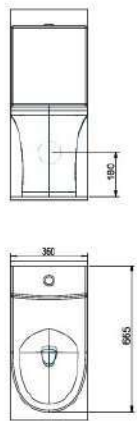

d4 Round Toilet Pan
CODE: d4-PAN-RD