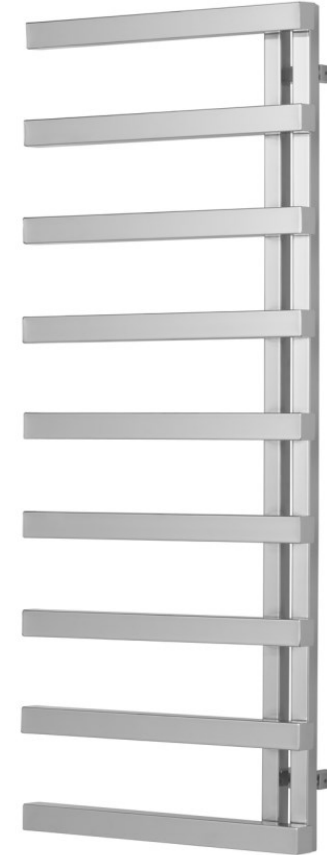

d7 Towel Warmer

Code	Height	Width	BTUs	Inc VAT
d7-RAD1250-CH	1200	500	1460	€615.00
d7-RAD1460-CH	1400	600	1910	€664.20
d7-RAD1660-CH	1600	600	2158	€676.50

Valves sold separately