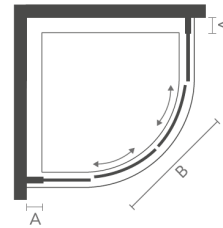

Specification

6mm GLASS

iROLLER SYSTEM

SILENT CUSHIONED CLOSING

EXTENSION PROFILES

ADJUSTABLE PROFILES

QUICK FITTING

REVERSIBLE

6mm toughened safety glass | 1850mm height | Adjustable wall profiles to fit most homes | iSHIELD easy clean glass | Lifetime guarantee | Matt Black Finish | Twin sliding doors | Patented quick release iROLLERS for ease of cleaning | i4 black handle | Full length magnetic door strips | 550mm standard radius for quadrants | Concealed fittings | Translucent clear seals | Wetroom compatible | Power shower compatible | Black top cover caps | Reversible

SHOWER DOOR

Code	Door/Tray Size	Adjustment (A)	Door Access (B)	Radius	Inc Vat
i4QB800C	800	765-795	440	550	€490.77
i4QB900C	900	865-895	520	550	€490.77
i4QB1000C	1000	965-995	520	550	€584.25

Extension Profiles available.