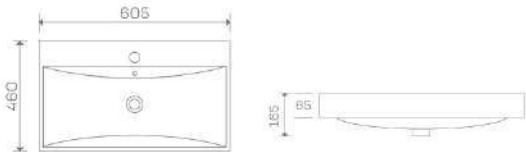

Basins

d5

APOLLO 60
SIZE: 605X460X165 MM

d5 60x46cm Mineral Plus Basin
CODE: d5-60-46BS