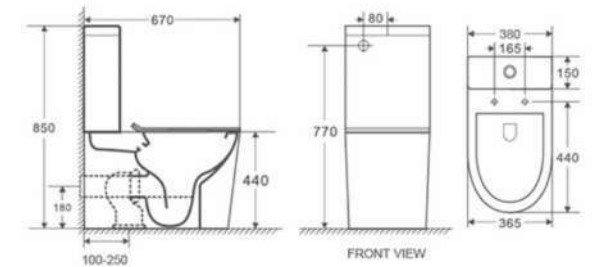

d8 Close Couple Comfort Rimless

CODE: d8-PAN-RD-RIM-C

CODE: d8-CIS-RD