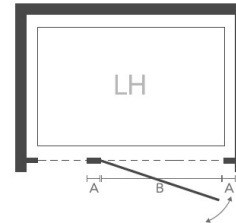

Specification

8mm toughened safety glass throughout | 2000mm height including rail | Adjustable wall profiles to fit most homes | iSHIELD easy clean glass | Lifetime guarantee | Highly polished chrome | Signature i9 vertical chrome handle | Concealed fittings | Translucent clear seals | Wetroom compatible | Power shower compatible

Features OptiWhite brilliantly clear glass as standard

SHOWER DOOR

Code	Door Tray Size	Adjustment (A)	Door Access (B)	Inc Vat
i9LSH900CL/R-SP	900	855-890	600	€1,180.80
i9LSH1000CL/R-SP	1000	955-990	600	€1,180.80
i9LSH1100CL/R-SP	1100	1055-1090	600	€1,180.80
i9LSH1200CL/R-SP	1200	1155-1190	600	€1,180.80
i9LSH1400CL/R-SP	1400	1355-1390	700	€1,328.40
i9LSH1500CL/R-SP	1500	1455-1490	600	€1,402.20
i9LSH1600CL/R-SP	1600	1555-1590	700	€1,474.77

All products are available in a bespoke tailored option.

SIDE PANEL

Code	Panel Tray Size	Adjustment (A)	Door Access (B)	Inc Vat
i9SS700CL/R	700	665-690	N/A	€479.70
i9SS760CL/R	760	725-750	N/A	€479.70
i9SS800CL/R	800	765-790	N/A	€492.00
i9SS900CL/R	900	865-890	N/A	€492.00
i9SS1000CL/R	1000	965-990	N/A	€516.60