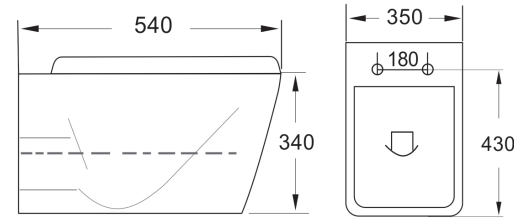

d4 Round Cistern with Dual Flush Fittings
 CODE: d4-CIS-RD

d6

d6 Close Couple Rimless

CODE: d6-PAN-SQ-RIM

CODE: d6-CIS-SQ

d6 Comfort Rimless

CODE: d6-PAN-SQ-RIM-C

CODE: d6-CIS-SQ