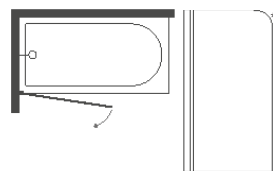

CODE	SCREEN	CORNER	PRICE (INC VAT)
iB003	800mm Chrome	SQUARE	€159.90

BLACK

NOW AVAILABLE IN BLACK

6mm Round Top

6mm toughened safety glass | 1500mm high glass
Adjustable wall profiles to fit most homes

CHROME