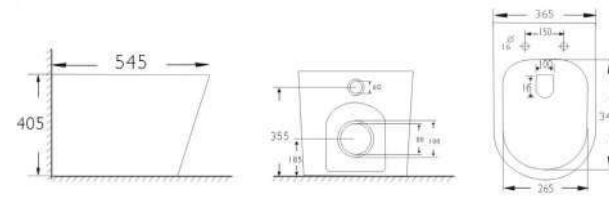

CODE: d8-WH-SQ-RIM

d8 Close Couple Comfort Rimless

CODE: d8-PAN-RD-RIM-C

CODE: d8-CIS-RD

d8 Wall Hung Rimless

CODE: d8-WH-RD-RIM

d8 Back to Wall Rimless

CODE: d8-BTW-RD-RIM