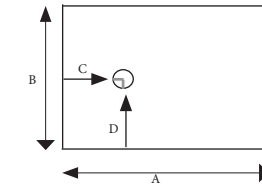

Square

Code	A	B	C	D	Inc VAT
T900SQ - BK - LP	900	900	450	450	€528.90
T1000SQ - BK - LP	1000	1000	500	500	€565.80

Rectangular

Code	A	B	C	D	Inc VAT
T890REC - BK - LP	900	800	410	400	€479.70
T810REC - BK - LP	1000	800	410	400	€479.70
T910REC - BK - LP	1000	900	410	450	€553.50
T811REC - BK - LP	1100	800	410	400	€578.10
T911REC - BK - LP	1100	900	410	450	€590.40
T712REC - BK - LP	1200	700	410	350	€553.50
T812REC - BK - LP	1200	800	410	400	€553.50
T912REC - BK - LP	1200	900	450	450	€602.70
T714REC - BK - LP	1400	700	410	350	€602.70
T814REC - BK - LP	1400	800	410	400	€615.00
T914REC - BK - LP	1400	900	450	450	€639.60
T715REC - BK - LP	1500	700	410	350	€639.60
T815REC - BK - LP	1500	800	410	400	€639.60
T915REC - BK -LP	1500	900	410	450	€651.90
T716REC - BK - LP	1600	700	410	350	€676.50

Code	A	B	C	D	Inc VAT
T816REC - BK - LP	1600	800	410	400	€676.50
T916REC - BK - LP	1600	900	410	450	€736.77
T717REC - BK - LP	1700	700	610	350	€676.50
T817REC - BK - LP	1700	800	610	400	€736.77
T917REC - BK - LP	1700	900	610	450	€736.77
T718REC - BK - LP	1800	700	610	350	€736.77
T818REC - BK - LP	1800	800	610	400	€762.60
T918REC - BK - LP	1800	900	610	450	€762.60
T920REC - BK - LP	2000	900	610	450	€799.50