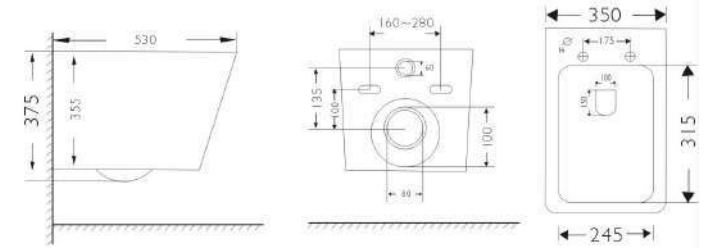

CODE: d8-PAN-SQ-RIM

CODE: d8-CIS-SQ

d8 Back to Wall Rim

CODE: d8-BTW-SQ RIM

d8 Close Couple Rimless

CODE: d8-PAN-RD-RIM

CODE: d8-CIS-RD

d8 Wall Hung Rimless