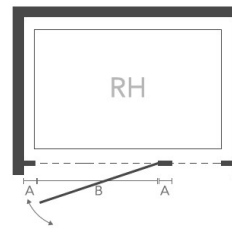

Specification

8mm toughened safety glass throughout | 2000mm height including rail | Adjustable wall profiles to fit most homes | iSHIELD easy clean glass | Lifetime guarantee | Highly polished chrome | Signature i9 vertical chrome handle | Concealed fittings | Translucent clear seals | Wetroom compatible | Power shower compatible

Features OptiWhite brilliantly clear glass as standard

SHOWER DOOR

Code	Door Tray Size	Adjustment (A)	Door Access (B)	Inc Vat
i9LSH900CL/R	900	855-890	600	€1,180.80
i9LSH1000CL/R	1000	955-990	600	€1,180.80
i9LSH1100CL/R	1100	1055-1090	600	€1,180.80
i9LSH1200CL/R	1200	1155-1190	600	€1,180.80
i9LSH1400CL/R	1400	1355-1390	700	€1,328.40
i9LSH1500CL/R	1500	1455-1490	600	€1,402.20
i9LSH1600CL/R	1600	1555-1590	700	€1,474.77

All products are available in a bespoke tailored option.