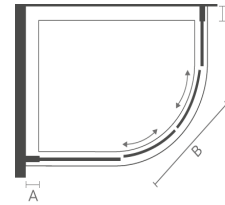

Specification