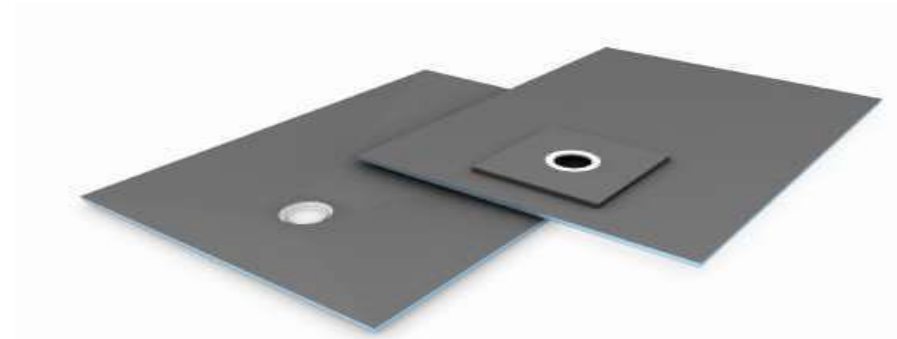

wedi Fundo Ligno floor element, corner drain 1200x1200x20/41mm

wedi Fundo Ligno floor element, central drain 1500x1500x20/41mm

wedi Fundo Ligno floor element, offset drain 1600x900x20/41mm

wedi Fundo Ligno drain substrate element

Riolito Neo Channels

Description

wedi Fundo Riolito neo 900x900x50mm - 300mm channel

wedi Fundo Riolito neo 900x900x502mm - 800mm channel

wedi Fundo Riolito neo 1000x1000mm - 800mm channel

wedi Fundo Riolito neo 1200x800x50mm - 700mm channel

wedi Fundo Riolito neo 1200x900x50mm - 800mm channel

wedi Fundo Riolito neo 1200x1000x50mm - 900mm channel

wedi Fundo Riolito neo 1200x1200x50mm - 1100mm channel

wedi Fundo Riolito neo 1400x900x50mm - 700mm channel

wedi Fundo Riolito neo 1600x1000x50mm - 800mm channel

wedi Fundo Riolito neo 1800x900x60mm - 800mm channel

Tops

Description

wedi Fundo Riolito neo Top, white 1200x900mm

wedi Fundo Riolito neo Top, beige 1200x900mm

wedi Fundo Riolito neo Top, anthracite 1200x900mm

wedi Fundo Riolito neo Top, grey 1200x900mm

wedi Fundo Riolito neo Top, white 1600x1000mm

wedi Fundo Riolito neo Top, beige 1600x1000mm

wedi Fundo Riolito neo Top, anthracite 1600x1000mm

wedi Fundo Riolito neo Top, grey 1600x1000mm

wedi Fundo Riolito neo Top, white 1800x900mm

wedi Fundo Riolito neo Top, beige 1800x900mm

wedi Fundo Riolito neo Top, anthracite 1800x900mm

wedi Fundo Riolito neo Top, grey 1800x900mm

Price on application