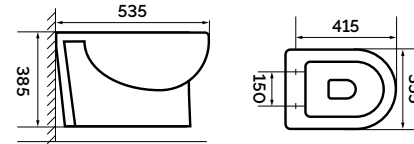

d2 Toilet - Rimless Wall Hung Pan
CODE: d2-WH-PAN