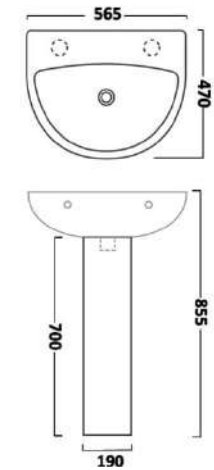

d6 Ped- Basin

CODE: d6-BAS

CODE: d6-PED