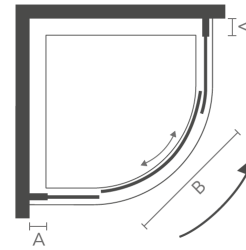

Extension Profiles available.

All products are available in a bespoke tailored option.

i6
enclosures

1 Door Quadrant

Corner Installation

Specification

- 6mm GLASS
- iSHIELD EASY CLEAN GLASS
- SILENT CUSHIONED CLOSING
- QUICK FITTING
- REVERSIBLE
- iROLLER SYSTEM