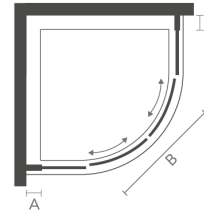

These shower doors are styled to complement both traditional and contemporary settings, whilst being available in a range of styles and sizes to suit most installations.

i2
enclosures

2 Door Quadrant

Specification