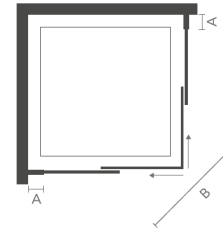

Specification

6mm
GLASS

iROLLER
SYSTEM

SILENT
CUSHIONED
CLOSING

EXTENSION
PROFILES

ADJUSTABLE
PROFILES

QUICK
FITTING

REVERSIBLE

6mm toughened safety glass | 1850mm height | Adjustable wall profiles to fit most homes | iSHIELD easy clean glass | Lifetime guarantee | Highly polished chrome | Patented quick release iROLLERS for ease of cleaning | i4 chrome handle | Full length magnetic door strips | Concealed fittings | Translucent clear seals | Wetroom compatible | Power shower compatible | Chrome top cover caps | Reversible

SHOWER DOOR

Code	Door/Tray Size	Adjustment (A)	Door Access (B)	Inc Vat
i4CS760C	760	725-755	350	€430.50
i4CS800C	800	765-795	385	€442.80
i4CS900C	900	865-895	470	€461.25

Extension Profiles available.