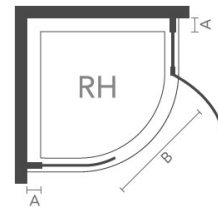

Specification

- 8mm GLASS
- iSHIELD EASY CLEAN GLASS
- CONCEALED FITTINGS
- SILENT CUSHIONED CLOSING
- QUICK FITTING
- WETROOM COMPATIBLE
- POWER SHOWER COMPATIBLE

8mm toughened safety glass throughout | 2000mm height including rail | Adjustable wall profiles to fit most homes | iSHIELD easy clean glass | Lifetime guarantee | Highly polished chrome | Signature i9 vertical chrome handle | 550mm standard radius for quadrants | Concealed fittings | Translucent clear seals | Wetroom compatible | Power shower compatible | Door is handed

Features OptiWhite brilliantly clear glass as standard

SHOWER DOOR

Code	Door Tray Size	Adjustment (A)	Door Access (B)	Radius	Inc Vat
i9QSH800CL/R	800	765-790	530	550	€1,426.80
i9QSH900CL/R	900	865-890	530	550	€1,426.80
i9QSH1000CL/R	1000	965-990	530	550	€1,549.80

All products are available in a bespoke tailored option.