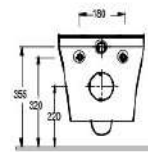

d4 Round Wall Hung
CODE: d4-WH-RD