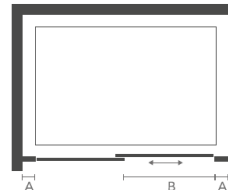

6mm toughened safety glass | 1900mm height | Adjustable wall profiles to fit most homes | iSHIELD easy clean glass | Lifetime guarantee

Highly polished chrome | Wide access single sliding door | Patented quick release iROLLERS for ease of cleaning | Signature mezzo vertical i6 internal & external chrome handle | Wetroom compatible | Power shower compatible | Translucent clear seals | Chrome top cover caps | Reversible

RECESS