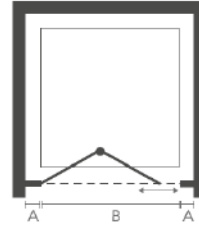

enclosures

Bifold Door

RECESS

SIDE PANEL

Specification

6mm toughened safety glass | 1850mm height | Adjustable wall profiles to fit most homes | iSHIELD easy clean glass | Lifetime guarantee | Matt Black Finish | i4 black handle | Full length magnetic door strips | Concealed fittings | Translucent clear seals | Wetroom compatible | Power shower compatible | Black top cover caps | Reversible

SHOWER DOOR

Code	Door/Tray Size	Adjustment (A)	Door Access (B)	Inc Vat
i4BB700C	700	640-700	464	€492.00
i4BB800C	800	740-800	564	€492.00
i4BB900C	900	840-900	664	€492.00
i4BB1000C	1000	940-1000	764	€528.90

Extension Profiles available.

SIDE PANEL

Code	Door/Tray Size	Adjustment (A)	Door Access (B)	Inc Vat
i4SB700C	700	665-695	N/A	€369.00
i4SB760C	760	725-755	N/A	€369.00
i4SB800C	800	765-795	N/A	€369.00
i4SB900C	900	865-895	N/A	€369.00
i4SB1000C	1000	965-995	N/A	€405.90
i4SB1200C	1200	1165-1195	N/A	€490.77