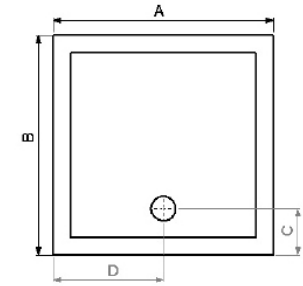

Square

Low profile shower tray

Code	A	B	C	D	Inc VAT
T700SQ - LP	700	700	190	350	€153.75
T760SQ - LP	760	760	190	380	€153.75
T800SQ - LP	800	800	190	400	€153.75
T900SQ - LP	900	900	190	450	€209.10
T1000SQ - LP	1000	1000	190	500	€227.55
T1100SQ - LP	1100	1100	190	600	€344.40
T1200SQ - LP	1200	1200	190	700	€362.85

90mm waste included with all trays