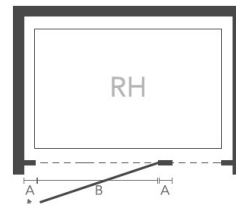

Specification

8mm toughened safety glass throughout | 2000mm height including rail | Adjustable wall profiles to fit most homes | iSHIELD easy clean glass | Lifetime guarantee | Highly polished chrome | Signature i9 vertical chrome handle | Concealed fittings | Translucent clear seals | Wetroom compatible | Power shower compatible

Features OptiWhite brilliantly clear glass as standard

SHOWER DOOR

Code	Door Tray Size	Adjustment (A)	Door Access (B)	Inc Vat
i9LSH900CL/R-SP	900	855-890	600	€1,180.80
i9LSH1000CL/R-SP	1000	955-990	600	€1,180.80
i9LSH1100CL/R-SP	1100	1055-1090	600	€1,180.80
i9LSH1200CL/R-SP	1200	1155-1190	600	€1,180.80
i9LSH1400CL/R-SP	1400	1355-1390	700	€1,328.40
i9LSH1500CL/R-SP	1500	1455-1490	600	€1,402.20
i9LSH1600CL/R-SP	1600	1555-1590	700	€1,474.77

All products are available in a bespoke tailored option.

SIDE PANEL

Code	Panel Tray Size	Adjustment (A)	Door Access (B)	Inc Vat
i9SS700CL/R	700	665-690	N/A	€479.70
i9SS760CL/R	760	725-750	N/A	€479.70
i9SS800CL/R	800	765-790	N/A	€492.00
i9SS900CL/R	900	865-890	N/A	€492.00
i9SS1000CL/R	1000	965-990	N/A	€516.60