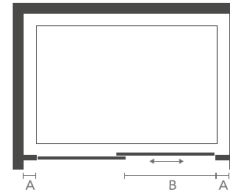

8mm toughened safety glass | 2000mm height | Adjustable wall profiles to fit most homes | iSHIELD easy clean glass | Lifetime guarantee | Highly polished chrome | Patented quick release iROLLERS for ease of cleaning | Reversible | Vertical i8 internal & external signature chrome handle | Full length magnetic door strips | Reversible | Concealed fittings | Translucent clear seals | Wetroom compatible | Power shower compatible | Chrome top cover caps

RECESS