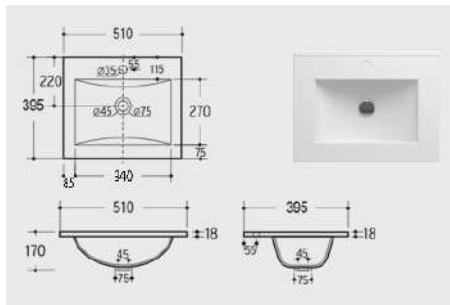

d4 50x40cm Ceramic Basin
CODE: d4-50-40BS