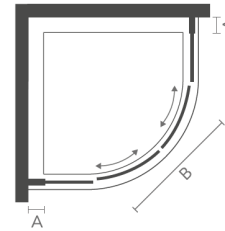

Specification

- 6mm
GLASS
- iSHIELD
EASY CLEAN
GLASS
- SILENT
CUSHIONED
CLOSING
- QUICK
FITTING
- REVERSIBLE
- iROLLER
SYSTEM

6mm toughened safety glass | 1900mm height | Adjustable wall profiles to fit most homes | iSHIELD easy clean glass | Lifetime guarantee