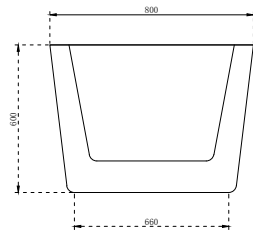

d9 1500 x 800 Freestanding Bath

CODE: d9-BAT80150T