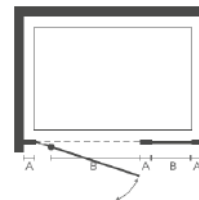

Door can be used with i6 Inline Panel to give up to 1600mm size if required.

BIFOLD INLINE PANEL

INSWING INLINE PANEL

PIVOT INLINE PANEL

SIDE PANEL

Code	Door/Tray Size	Adjustment (A)	Door Access (B)	Inc Vat
i6SS700C	700	665-690	N/A	€344.40
i6SS760C	760	725-750	N/A	€344.40
i6SS800C	800	765-790	N/A	€344.40
i6SS900C	900	865-890	N/A	€369.00
i6SS1000C	1000	965-990	N/A	€369.00
i6SS1100C	1100	1065-1090	N/A	€442.80
i6SS1200C	1200	1165-1190	N/A	€442.80