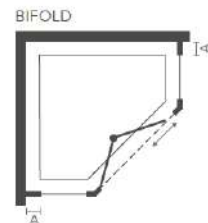

i6
enclosures

Pentangle Panel Set

Suitable for use with Bifold, Pivot or Inswing shower doors

Specification

- 6mm GLASS
- iSHIELD EASY CLEAN GLASS
- SILENT CUSHIONED CLOSING
- QUICK FITTING
- REVERSIBLE
- BESPOKE OPTIONS AVAILABLE