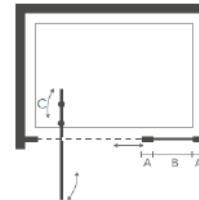

Door can be used with i6 Inline Panel to give up to 1600mm size if required.

BIFOLD INLINE PANEL

INSWING INLINE PANEL

PIVOT INLINE PANEL

SIDE PANEL

Code	Door/Tray Size	Adjustment (A)	Door Access (B)	Inc Vat
i6SS700C	700	665-690	N/A	€344.40
i6SS760C	760	725-750	N/A	€344.40
i6SS800C	800	765-790	N/A	€344.40
i6SS900C	900	865-890	N/A	€369.00
i6SS1000C	1000	965-990	N/A	€369.00
i6SS1100C	1100	1065-1090	N/A	€442.80
i6SS1200C	1200	1165-1190	N/A	€442.80