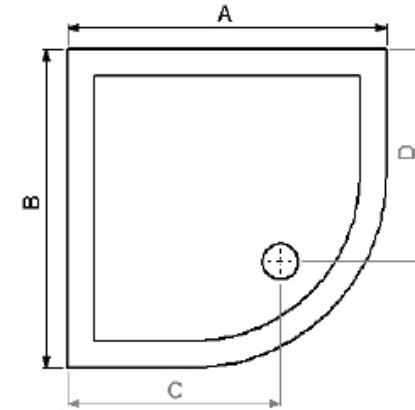

Code	A	B	C	D	Inc VAT
T900Q - BK - LP	900	900	400	400	€528.90
T1000Q - BK - LP	1000	1000	500	500	€565.80

- Can be fitted on or level with floor
- Slate texture finish with slip resistant surface
- Supports PTV of 36 (1 in 1 million chance of slipping). Conforms with standard ENV 12633.
- Integrated discreet waste