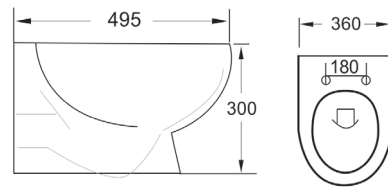

d6 Wall Hung

CODE: d6-WH-RD