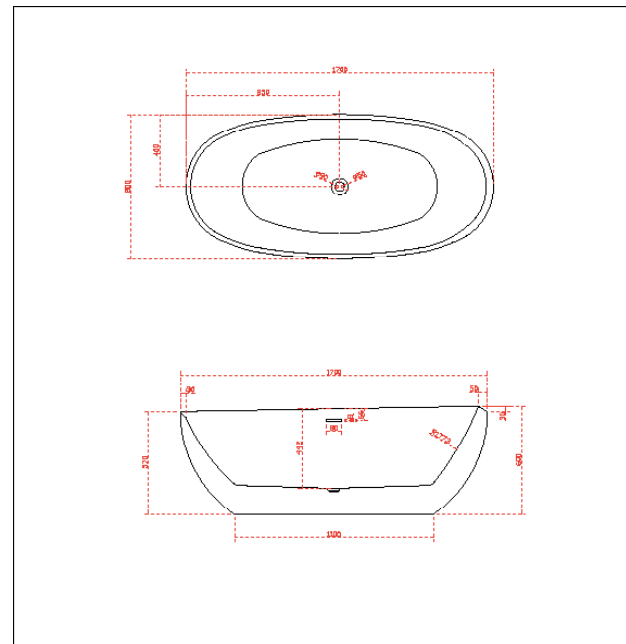

d5 1700 x 700 Traditional D-Shaped Freestanding Bath
CODE: d5-BAT70170DS