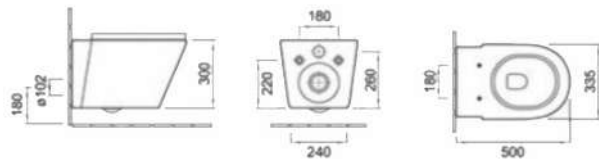

d8 Wall Hung Rimless

CODE: d8-WH-RD-RIM