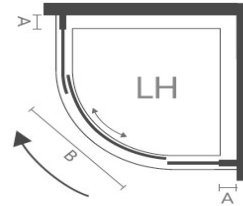

Specification

- 10mm GLASS
- iSHIELD EASY CLEAN GLASS
- CONCEALED FITTINGS
- SILENT CUSHIONED CLOSING
- QUICK FITTING
- WETROOM COMPATIBLE
- POWER SHOWER COMPATIBLE
- iROLLER SYSTEM

10mm toughened safety glass throughout | 2000mm height | Adjustable wall profiles to fit most homes | iSHIELD easy clean glass | Lifetime guarantee | Highly polished chrome | Signature i10 spartan handle | 550mm standard radius for quadrants | Concealed fittings | Translucent clear seals | Wetroom compatible | Power shower compatible

SHOWER DOOR

Code	Door Tray Size	Adjustment (A)	Door Access (B)	Radius	Inc Vat
i10QS890CS L/R	800 x 900	775-795/875-895	380	550	€1,537.50
i10QS810CS L/R	800 x 1000	775-795/975-995	380	550	€1,537.50
i10QS812CS L/R	800 x 1200	775-795/1175-1195	380	550	€1,537.50
i10QS912CS L/R	900 x 1200	875-895/1175-1195	480	550	€1,537.50

Extension Profiles available.
All products are available in a bespoke tailored option.