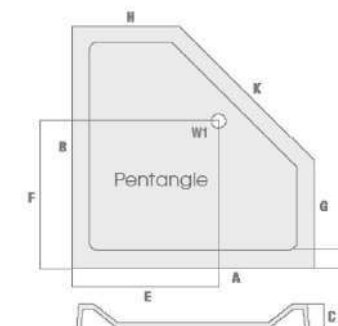

900 Pentangle

Low profile shower tray

Code	A	B	C	D	Inc VAT
T900PENT-LP	900	900	515	515	€405.90

90mm waste included with all trays