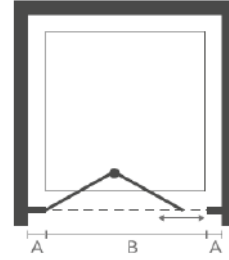

i4 enclosures

Bifold Door

RECESS

Specification

- 6mm GLASS
- SILENT CUSHIONED CLOSING
- EXTENSION PROFILES
- ADJUSTABLE PROFILES
- QUICK FITTING
- REVERSIBLE

SIDE PANEL

6mm toughened safety glass | 1850mm height | Adjustable wall profiles to fit most homes | iSHIELD easy clean glass | Lifetime guarantee | Highly polished chrome | i4 chrome handle | Full length magnetic door strips | Concealed fittings | Translucent clear seals | Wetroom compatible | Power shower compatible | Chrome top cover caps | Reversible