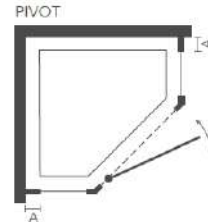

i6
enclosures

Pentangle Panel Set

Suitable for use with Bifold, Pivot or Inswing shower doors

Specification

- 6mm GLASS
- iSHIELD EASY CLEAN GLASS
- SILENT CUSHIONED CLOSING
- QUICK FITTING
- REVERSIBLE
- BESPOKE OPTIONS AVAILABLE