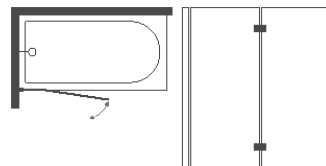

8mm toughened safety glass | 1500mm high glass
Adjustable wall profiles to fit most homes | Opens Inwards