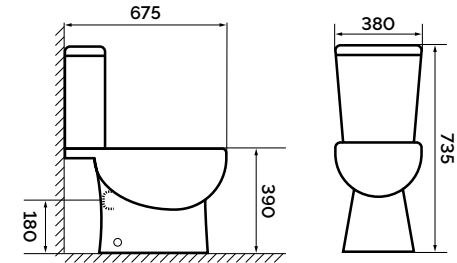

Basins

d5

APOLLO 60
SIZE: 605X460X165 MM

d5 60x46cm Mineral Plus Basin
CODE: d5-60-46BS

APOLLO 80
SIZE: 805X460X165 MM

d5 80x46cm Mineral Plus Basin
CODE: d5-80-46BS

d5

d5 Cistern with Dual Flush Fittings
CODE: d5-CIS-RD