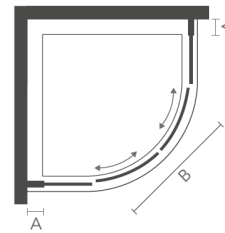

8mm toughened safety glass | 2000mm height | Adjustable wall profiles to fit most homes | iSHIELD easy clean glass | Lifetime guarantee | Highly polished chrome | Twin sliding doors | Patented quick release iROLLERS for ease of cleaning | Vertical i8 internal & external signature chrome handle | Full length magnetic door strips | 550mm standard radius for quadrants | Concealed fittings | Translucent clear seals | Wetroom compatible | Power shower compatible | Chrome top cover caps | Reversible