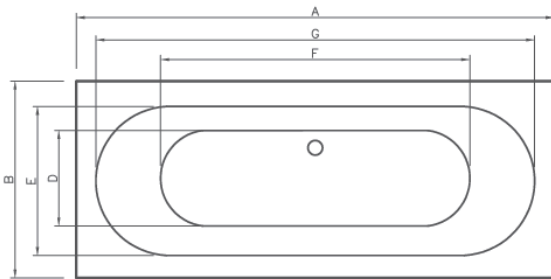

Baths

CODE: d2-BAT715SE-RD

CODE: d2-BAT717SE-RD

A	B	C	D	E	F	G	H	L
1500	700	400	340X420	557	1020/1180	1330	40	160
1700	700	400	340X420	557	1220/1280	1530	40	180

A	B	C	D	E	F	G	H	L
1700	700	370	450	560	1195	1535	40	190

d3 Acrylic Round Single Ended Slip Resistant. Twin Grip Bath

CODE:d3-BAT717SE-RD

CODE: d4-BAT717DE-RD

CODE: d4-BAT818DE-RD

A	B	C	D	E	F	G	H	L
1700	700	410	340	530	970	1560	40	180
1800	800	410	440	620	1200	1660	40	210