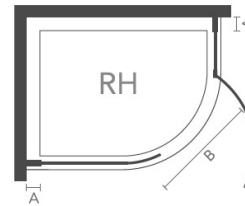

Corner Installation

Specification

- 8mm GLASS
- iSHIELD EASY CLEAN GLASS
- CONCEALED FITTINGS
- SILENT CUSHIONED CLOSING
- QUICK FITTING
- WETROOM COMPATIBLE
- POWER SHOWER COMPATIBLE

8mm toughened safety glass throughout | 2000mm height including rail | Adjustable wall profiles to fit most homes | iSHIELD easy clean glass | Lifetime guarantee | Highly polished chrome | Signature i9 vertical chrome handle | 550mm standard radius for quadrants | Concealed fittings | Translucent clear seals | Wetroom compatible | Power shower compatible