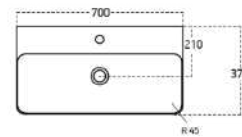

d5 Basin One Tap Hole
CODE: d5-BAS