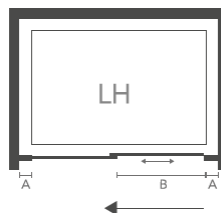

Specification

- 10mm GLASS
- iSHIELD EASY CLEAN GLASS
- CONCEALED FITTINGS
- SILENT CUSHIONED CLOSING
- QUICK FITTING
- WETROOM COMPATIBLE
- POWER SHOWER COMPATIBLE
- iROLLER SYSTEM

10mm toughened safety glass throughout | 2100mm height | Adjustable wall profiles to fit most homes | iSHIELD easy clean glass | Lifetime guarantee | Highly polished chrome | Signature i10 spartan handle | Concealed fittings | Wetroom compatible | Power shower compatible

SHOWER DOOR

Code	Door Tray Size	Adjustment (A)	Door Access (B)	Inc Vat
i10JS1000C L/R	1000	965-990	425	€1,131.60
i10JS1100C L/R	1100	1065-1090	475	€1,131.60
i10JS1200C L/R	1200	1165-1190	525	€1,131.60
i10JS1400C L/R	1400	1365-1390	575	€1,340.70
i10JS1500C L/R	1500	1465-1490	575	€1,377.60
i10JS1600C L/R	1600	1565-1590	575	€1,389.90
i10JS1700C L/R	1700	1665-1690	575	€1,426.80

Extension Profiles available.

All products are available in a bespoke tailored option.

SIDE PANEL

Code	Door/Tray Size	Adjustment (A)	Door Access (B)	Inc Vat
i10SS760C L/R	760	730-750	N/A	€504.30
i10SS800C L/R	800	770-790	N/A	€504.30
i10SS900C L/R	900	870-890	N/A	€504.30
i10SS1000C L/R	1000	970-990	N/A	€541.20
i10SS1200C L/R	1200	1170-1190	N/A	€596.55