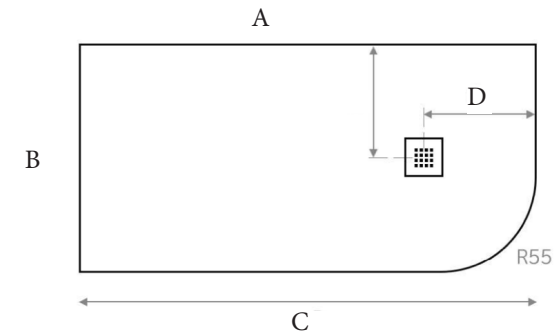

Offset Quadrant

Low profile shower Tray

Code	A	B	C	D	Inc VAT
T890QL - BK - LP	900	800	400	350	€651.90
T890QR - BK - LP	900	800	400	350	€651.90
T810QL - BK - LP	1000	800	550	350	€651.90
T810QR - BK - LP	1000	800	550	350	€651.90
T910QL - BK - LP	1000	900	550	450	€651.90
T910QR - BK - LP	1000	900	550	450	€651.90
T812QL - BK - LP	1200	800	750	350	€651.90
T812QR - BK - LP	1200	800	750	350	€651.90
T912QL - BK - LP	1200	900	750	450	€651.90
T912QR - BK - LP	1200	900	750	450	€651.90