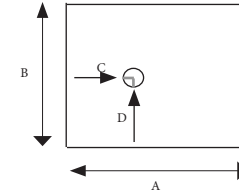

Slate Trays in Black

Low profile 30mm complete with waste