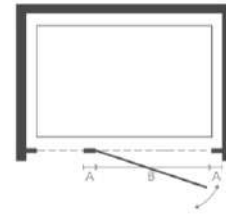

Our hinged door and inline panel has been designed to enhance your space with a sleek, minimal look.

Hinge Door & Inline Panel

Specification

8mm toughened safety glass | 2000mm height | Adjustable wall profiles to fit most homes | iSHIELD easy clean glass | Lifetime guarantee | Highly polished chrome | Reversible | Unique signature i8 internal & external hinge door handle | Full length magnetic door strips | Concealed fittings | Translucent clear seals | Wetroom compatible | Power shower compatible | Chrome top cover caps

SHOWER DOOR

Code	Door Tray Size	Adjustment (A)	Door Access (B)	Inc Vat
i8LS1000C	1000	940-990	535	€1,076.25
i8LS1100C	1100	1040-1090	635	€1,076.25
i8LS1200C	1200	1140-1190	635	€1,076.25
i8LS1400C	1400	1340-1390	635	€1,230.00
i8LS1500C	1500	1440-1490	735	€1,254.60
i8LS1600C	1600	1540-1590	735	€1,291.50
i8LS1700C	1700	1640-1690	735	€1,328.40

Door can be used with i6 Inline Panel to give up to 1600mm size if required.

SIDE PANEL

Code	Door/Tray Size	Adjustment (A)	Door Access (B)	Inc Vat
i8SS700C	700	665-690	N/A	€369.00
i8SS760C	760	725-750	N/A	€369.00
i8SS800C	800	765-790	N/A	€369.00
i8SS900C	900	865-890	N/A	€393.60
i8SS1000C	1000	965-990	N/A	€405.90
i8SS1100C	1100	1065-1090	N/A	€442.80
i8SS1200C	1200	1165-1190	N/A	€467.40

Extension Profiles available.

All products are available in a bespoke tailored option.