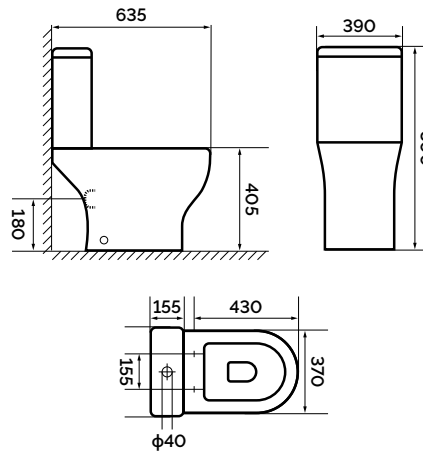

d3 Round Toilet Pan
CODE: d3-PAN-RD