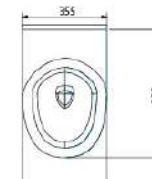

d4 Round Comfort Height Toilet Pan
 CODE: d4-PAN-RD

d4 Round Wall Hung
 CODE: d4-WH-RD

d5 Cistern with Dual Flush Fittings
 CODE: d5-CIS-RD

d5 Toilet Pan
 CODE: d5-PAN-RD

d4 Round Cistern with Dual Flush Fittings
 CODE: d4-CIS-RD