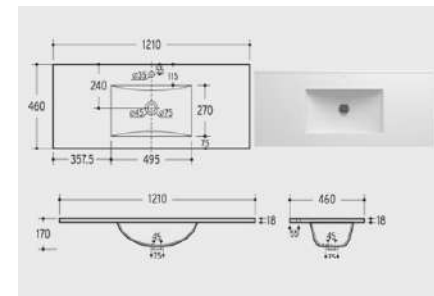

d4 120x46cm Ceramic Basin
CODE: d4-120-46BS