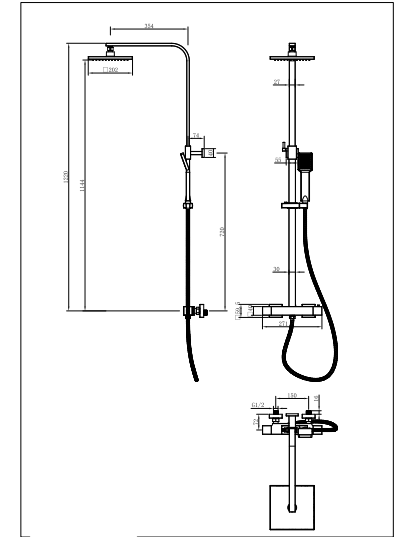

Shower Valves

Round Style Thermostatic Shower Valve
CODE: d2-RD-SV

Round Style Thermostatic Shower Valve
CODE: d5-RD-SV

Round Style Thermostatic Shower Valve
CODE: d8-RD-SV