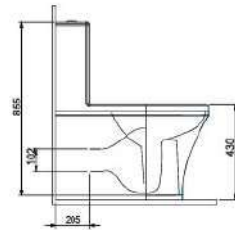

d4 Round Comfort Height Toilet Pan
 CODE: d4-PAN-RD

d4 Round Wall Hung
 CODE: d4-WH-RD

d5 Cistern with Dual Flush Fittings
 CODE: d5-CIS-RD

d5 Toilet Pan
 CODE: d5-PAN-RD

d4 Round Cistern with Dual Flush Fittings
 CODE: d4-CIS-RD