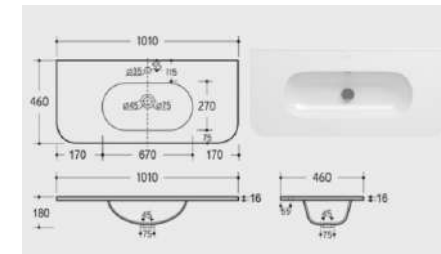

d8 100x46cm Mineral Plus Basin
CODE: d8-ML1046BS

d4