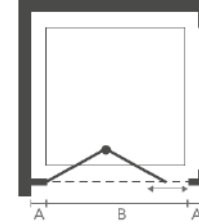

enclosures

Bifold Door

RECESS

SIDE PANEL

Specification

6mm toughened safety glass | 1850mm height | Adjustable wall profiles to fit most homes | iSHIELD easy clean glass | Lifetime guarantee | Matt Black Finish | i4 black handle | Full length magnetic door strips | Concealed fittings | Translucent clear seals | Wetroom compatible | Power shower compatible | Black top cover caps | Reversible