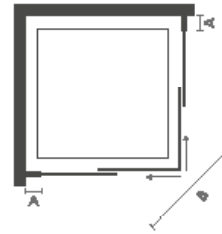

i2
enclosures

Corner Door

Specification

- 
6mm
GLASS
- 
iROLLER
SYSTEM
- 
SILENT
CUSHIONED
CLOSING
- 
EXTENSION
PROFILES
- 
ADJUSTABLE
PROFILES
- 
QUICK
FITTING
- 
POWER
SHOWER
COMPATIBLE
- 
REVERSIBLE

6mm toughened safety glass | 1850mm height | Adjustable wall profiles to fit most homes | Lifetime guarantee | Highly polished chrome | Concealed Fittings | Reversible | Patented quick release iROLLERS for ease of cleaning