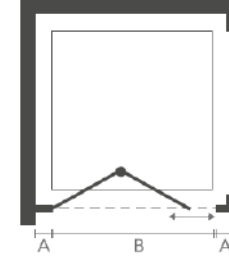

i4 enclosures

Bifold Door

RECESS

Specification

- 6mm GLASS
- SILENT CUSHIONED CLOSING
- EXTENSION PROFILES
- ADJUSTABLE PROFILES
- QUICK FITTING
- REVERSIBLE

SIDE PANEL

6mm toughened safety glass | 1850mm height | Adjustable wall profiles to fit most homes | iSHIELD easy clean glass | Lifetime guarantee | Highly polished chrome | i4 chrome handle | Full length magnetic door strips | Concealed fittings | Translucent clear seals | Wetroom compatible | Power shower compatible | Chrome top cover caps | Reversible