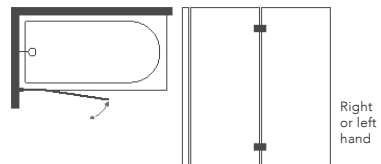

8mm toughened safety glass | 1500mm high glass |
Adjustable wall profiles to fit most homes | Opens
outwards

CODE	SCREEN	PRICE (INC VAT)
iB007-BK	900mm	€405.90