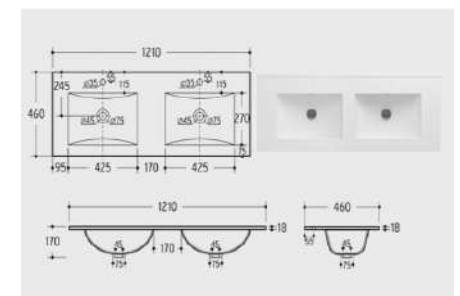

d4 120x46cm Double Ceramic Basin
CODE: d4-120-46DBS