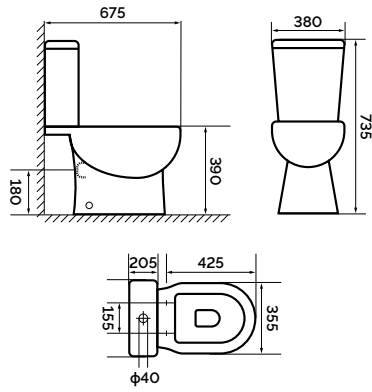

d2

Sanitaryware

d2 Cistern with Dual Flush Fittings
CODE: d2-CIS

d2 Toilet Pan
CODE: d2-PAN