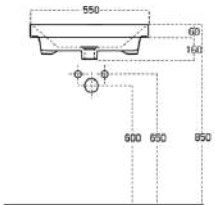

d6 55x37cm Mineral Plus Basin
CODE: d6-55-37BS