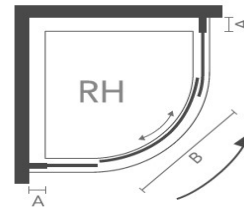

Specification

- 10mm GLASS
- iSHIELD EASY CLEAN GLASS
- CONCEALED FITTINGS
- SILENT CUSHIONED CLOSING
- QUICK FITTING
- WETROOM COMPATIBLE
- POWER SHOWER COMPATIBLE
- iROLLER SYSTEM

10mm toughened safety glass throughout | 2000mm height | Adjustable wall profiles to fit most homes | iSHIELD easy clean glass | Lifetime guarantee | Highly polished chrome | Signature i10 spartan handle | 550mm standard radius for quadrants | Concealed fittings | Translucent clear seals | Wetroom compatible | Power shower compatible

SHOWER DOOR

Code	Door Tray Size	Adjustment (A)	Door Access (B)	Radius	Inc Vat
i10QS890CS L/R	800 x 900	775-795/875-895	380	550	€1,537.50
i10QS810CS L/R	800 x 1000	775-795/975-995	380	550	€1,537.50
i10QS812CS L/R	800 x 1200	775-795/1175-1195	380	550	€1,537.50
i10QS912CS L/R	900 x 1200	875-895/1175-1195	480	550	€1,537.50

Extension Profiles available.
All products are available in a bespoke tailored option.