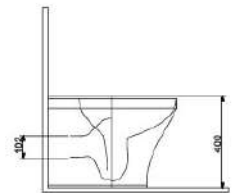

d4 Round Comfort Height Toilet Pan
 CODE: d4-PAN-RD

d4 Round Wall Hung
 CODE: d4-WH-RD

d5 Cistern with Dual Flush Fittings
 CODE: d5-CIS-RD

d5 Toilet Pan
 CODE: d5-PAN-RD

d4 Round Cistern with Dual Flush Fittings
 CODE: d4-CIS-RD