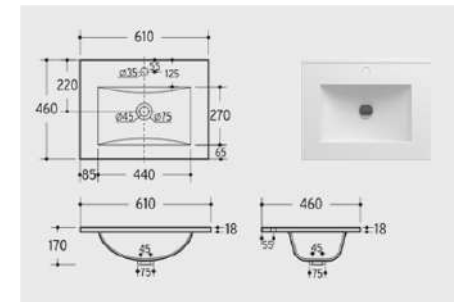

d4 60x46cm Ceramic Basin
CODE: d4-60-46BS