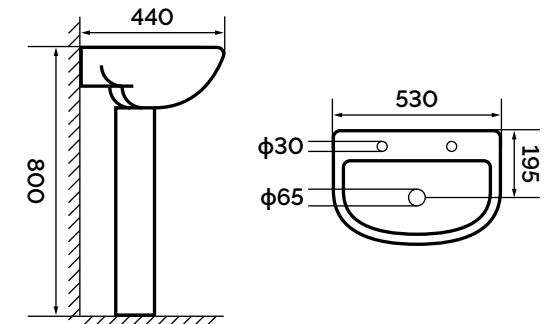

d5 Basin One Tap Hole
CODE: d5-BAS

d5 Pedestal
CODE: d5-PED