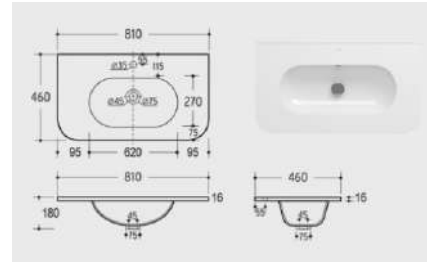

d8 80x46cm Mineral Plus Basin
CODE: d8-ML8046BS