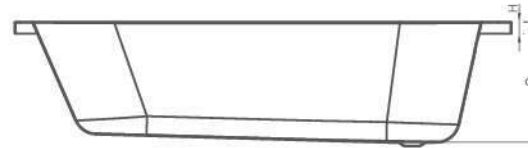

A	B	C	D	E	F	G	H	L
1700	725	410	503	585	1306	1528	40	195

d7 Acrylic Round Single Ended 1700 x 725mm Left Hand Bath

CODE: d7-BAT72517SE-RDL

d7 Acrylic Round Single Ended 1700 x 725mm Right Hand Bath

CODE: d7-BAT72517SE-RDL