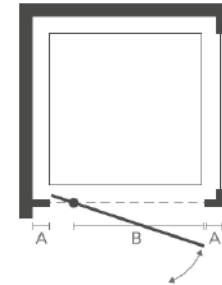

i2
enclosures

Pivot Door

Specification

RECESS

SIDE PANEL

6mm toughened safety glass | 1850mm height | Adjustable wall profiles to fit most homes | Lifetime guarantee | Highly polished chrome | Concealed Fittings | Reversible