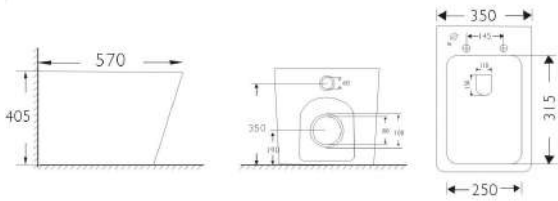

d8 Back to Wall Rim

CODE: d8-BTW-SQ RIM