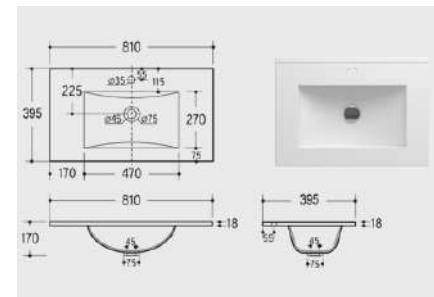

d4 80x40cm Ceramic Basin
CODE: d4-80-40BS