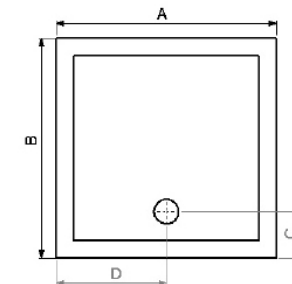

Square

Low profile shower tray

Code	A	B	C	D	Inc VAT
T700SQ-SR	700	700	180	350	€153.75
T760SQ-SR	760	760	180	380	€153.75
T800SQ-SR	800	800	180	400	€162.36
T900SQ-SR	900	900	180	450	€246.00