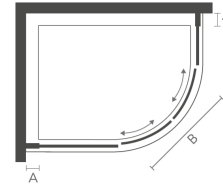

AVAILABLE IN BLACK

i4
enclosures

2 Door Offset Quadrant

Specification

- 6mm GLASS
- iROLLER SYSTEM
- SILENT CUSHIONED CLOSING
- EXTENSION PROFILES
- ADJUSTABLE PROFILES
- QUICK FITTING
- REVERSIBLE

6mm toughened safety glass | 1850mm height | Adjustable wall profiles to fit most homes | iSHIELD easy clean glass | Lifetime guarantee | Highly polished chrome | Twin sliding doors | Patented quick release iROLLERS for ease of cleaning | i4 chrome handle | Full length magnetic door strips | 550mm standard radius for quadrants | Concealed fittings | Translucent clear seals | Wetroom compatible | Power shower compatible | Chrome top cover caps | Reversible