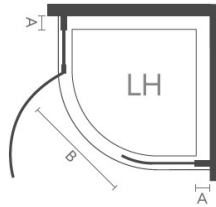

Specification

- 8mm GLASS
- iSHIELD EASY CLEAN GLASS
- CONCEALED FITTINGS
- SILENT CUSHIONED CLOSING
- QUICK FITTING
- WETROOM COMPATIBLE
- POWER SHOWER COMPATIBLE

8mm toughened safety glass throughout | 2000mm height including rail | Adjustable wall profiles to fit most homes | iSHIELD easy clean glass | Lifetime guarantee | Highly polished chrome | Signature i9 vertical chrome handle | 550mm standard radius for quadrants | Concealed fittings | Translucent clear seals | Wetroom compatible | Power shower compatible | Door is handed

Features OptiWhite brilliantly clear glass as standard

SHOWER DOOR

Code	Door Tray Size	Adjustment (A)	Door Access (B)	Radius	Inc Vat
i9QSH800CL/R	800	765-790	530	550	€1,426.80
i9QSH900CL/R	900	865-890	530	550	€1,426.80
i9QSH1000CL/R	1000	965-990	530	550	€1,549.80

All products are available in a bespoke tailored option.