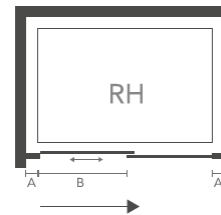

10mm toughened safety glass throughout | 2100mm height | Adjustable wall profiles to fit most homes | iSHIELD easy clean glass | Lifetime guarantee | Highly polished chrome | Signature i10 spartan handle | Concealed fittings | Wetroom compatible | Power shower compatible

SHOWER DOOR

Code	Door Tray Size	Adjustment (A)	Door Access (B)	Inc Vat
i10JS1000C L/R	1000	965-990	425	€1,131.60
i10JS1100C L/R	1100	1065-1090	475	€1,131.60
i10JS1200C L/R	1200	1165-1190	525	€1,131.60
i10JS1400C L/R	1400	1365-1390	575	€1,340.70
i10JS1500C L/R	1500	1465-1490	575	€1,377.60
i10JS1600C L/R	1600	1565-1590	575	€1,389.90
i10JS1700C L/R	1700	1665-1690	575	€1,426.80

Extension Profiles available.

All products are available in a bespoke tailored option.