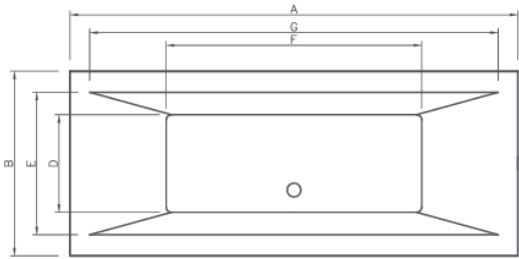

A	B	C	D	E	F	G	H	L
1700	700	410	370	540	970	1550	40	185
1800	800	440	470	640	1070	1650	40	210

d4 Acrylic Square Double Ended 1700 x 700mm Bath

CODE: d4-BAT717DE-SQ

d4 Acrylic Square Double Ended 1800 x 800mm Bath

CODE: d4-BAT818DE-SQ