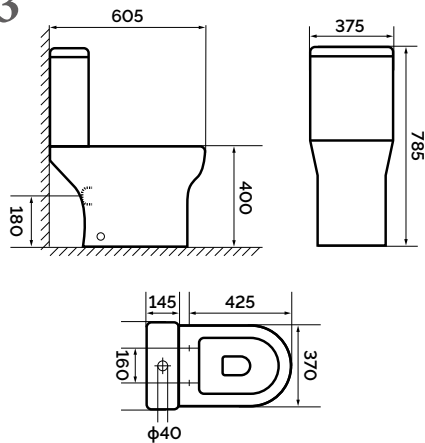

d2 Pedestal
CODE: d2-PED

d3

d3 Square Toilet Pan
CODE: d3-PAN-SQ-RIM