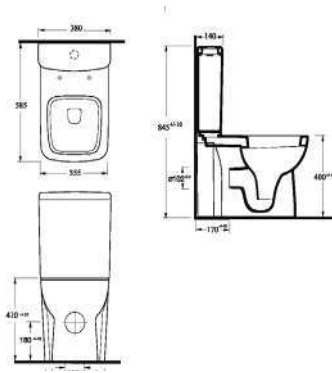

d3 Square Cistern with Dual Flush Fittings
CODE: d3-CIS-SQ

d4 Close Couple Rimless
CODE: d4-PAN-SQ
CODE: d4-CIS-SQ