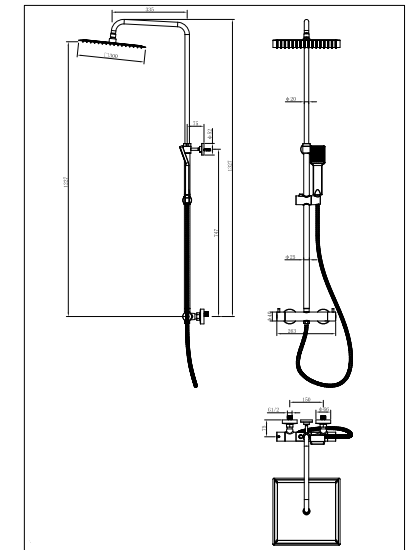

Square Style Thermostatic Shower Valve
CODE: d4-SQ-SV

Square Style Thermostatic Shower Valve
CODE: d8-SQ-SV