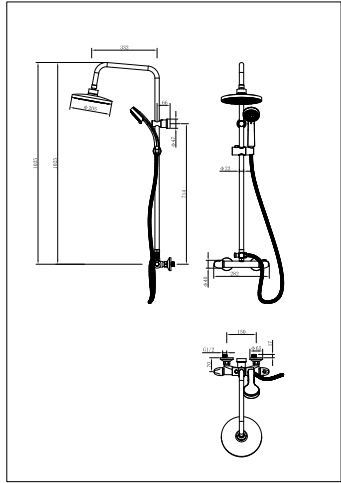

Shower Valves

Round Style Thermostatic Shower Valve
CODE: d2-RD-SV