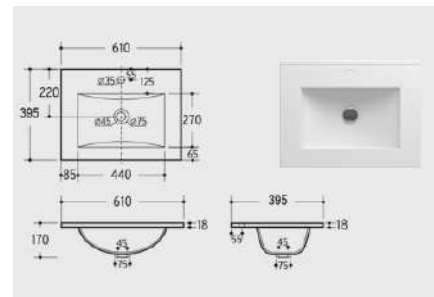

d4 60x40cm Ceramic Basin
CODE: d4-60-40BS